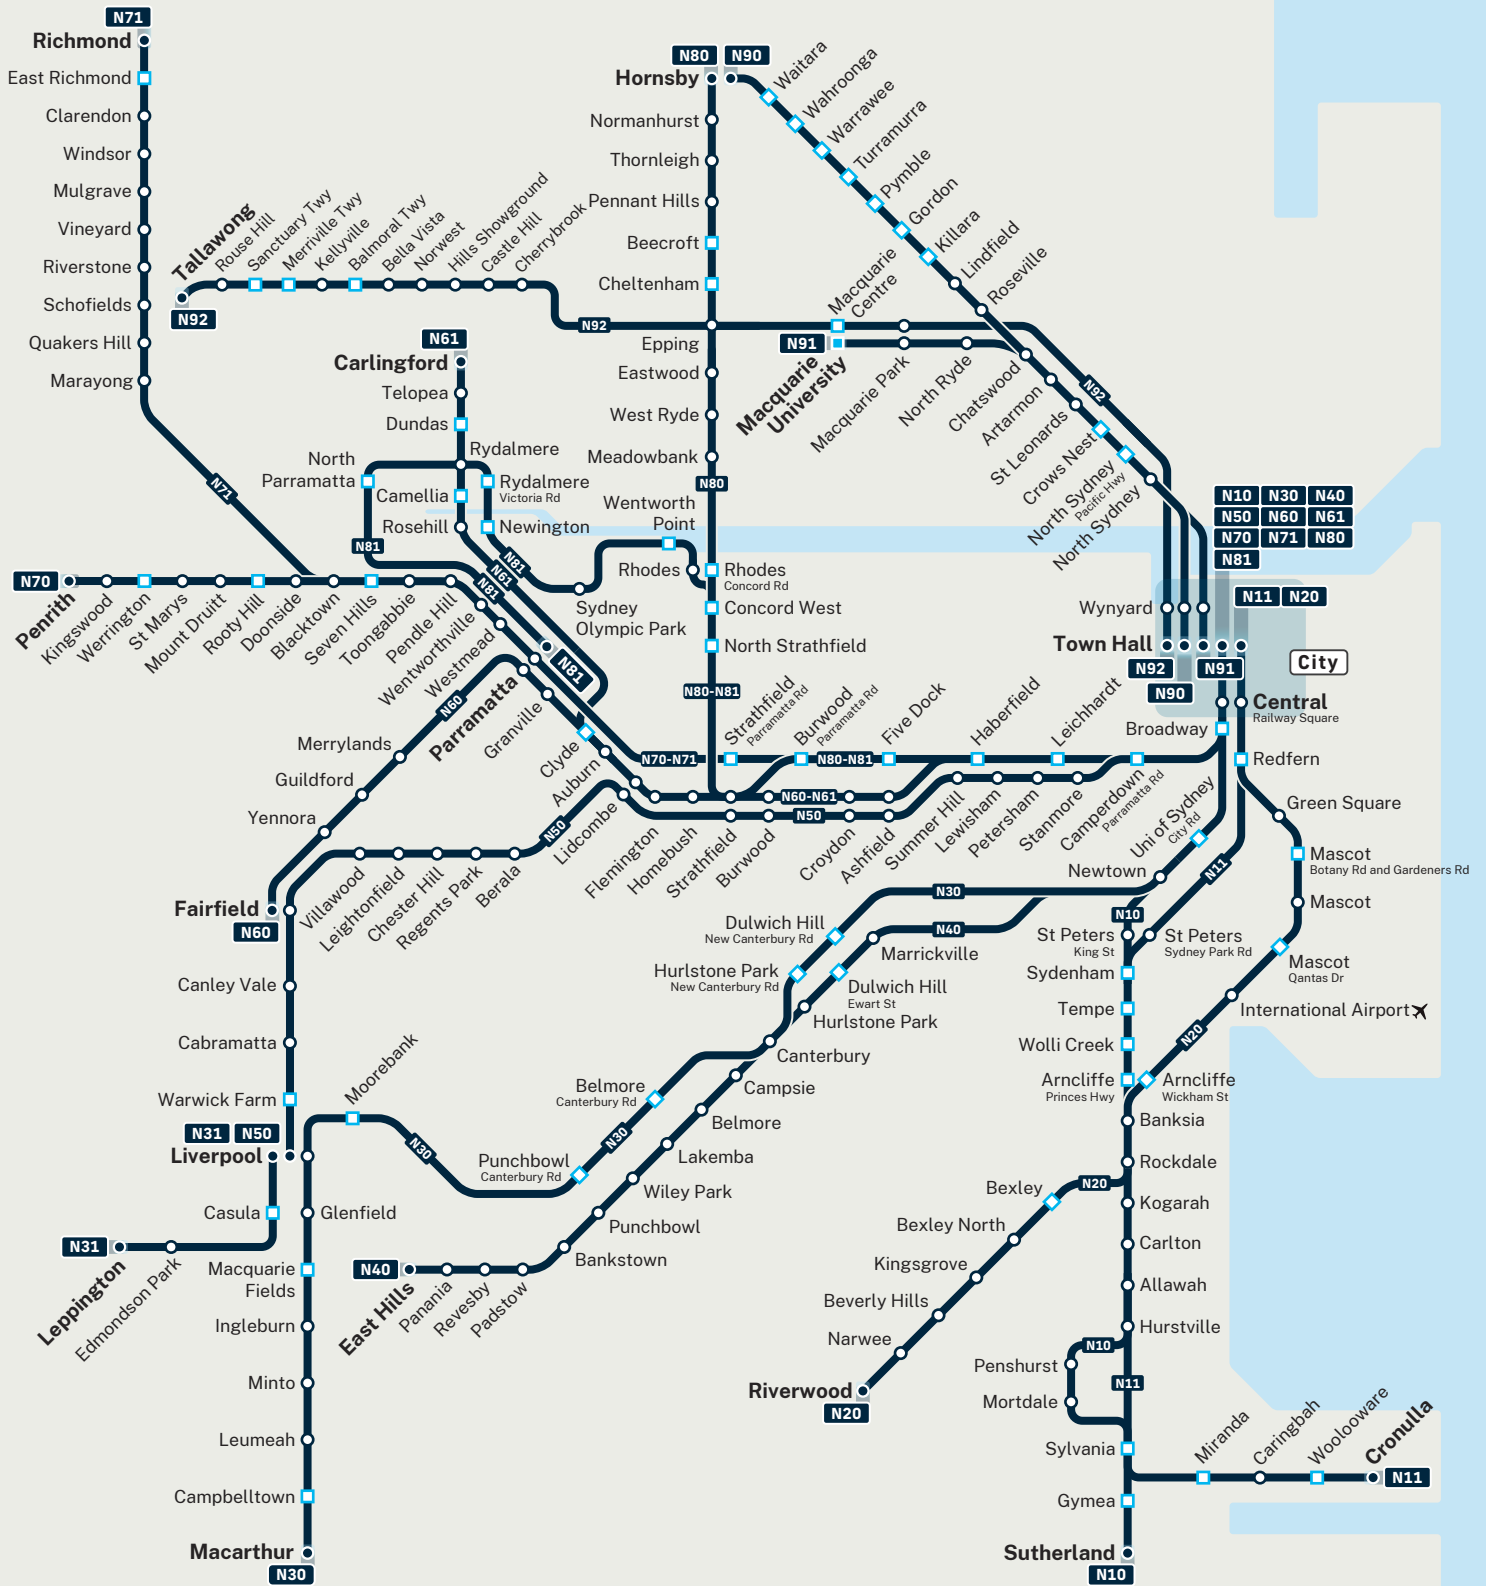

Sydney NightRide Buses Network

B

N10 Sutherland

N30 Macarthur

N50 Liverpool

N70 Penrith

N81 Parramatta
via Sydney Olympic Park

N92 Tallawong

N11 Cronulla

N31 Leppington

N60 Fairfield

N71 Richmond

N90 Hornsby
via Chatswood

N91 Macquarie University

N20 Riverwood
via Airport ✈️

N40 East Hills

N61 Carlingford

N80 Hornsby
via Strathfield

Check timetables for services