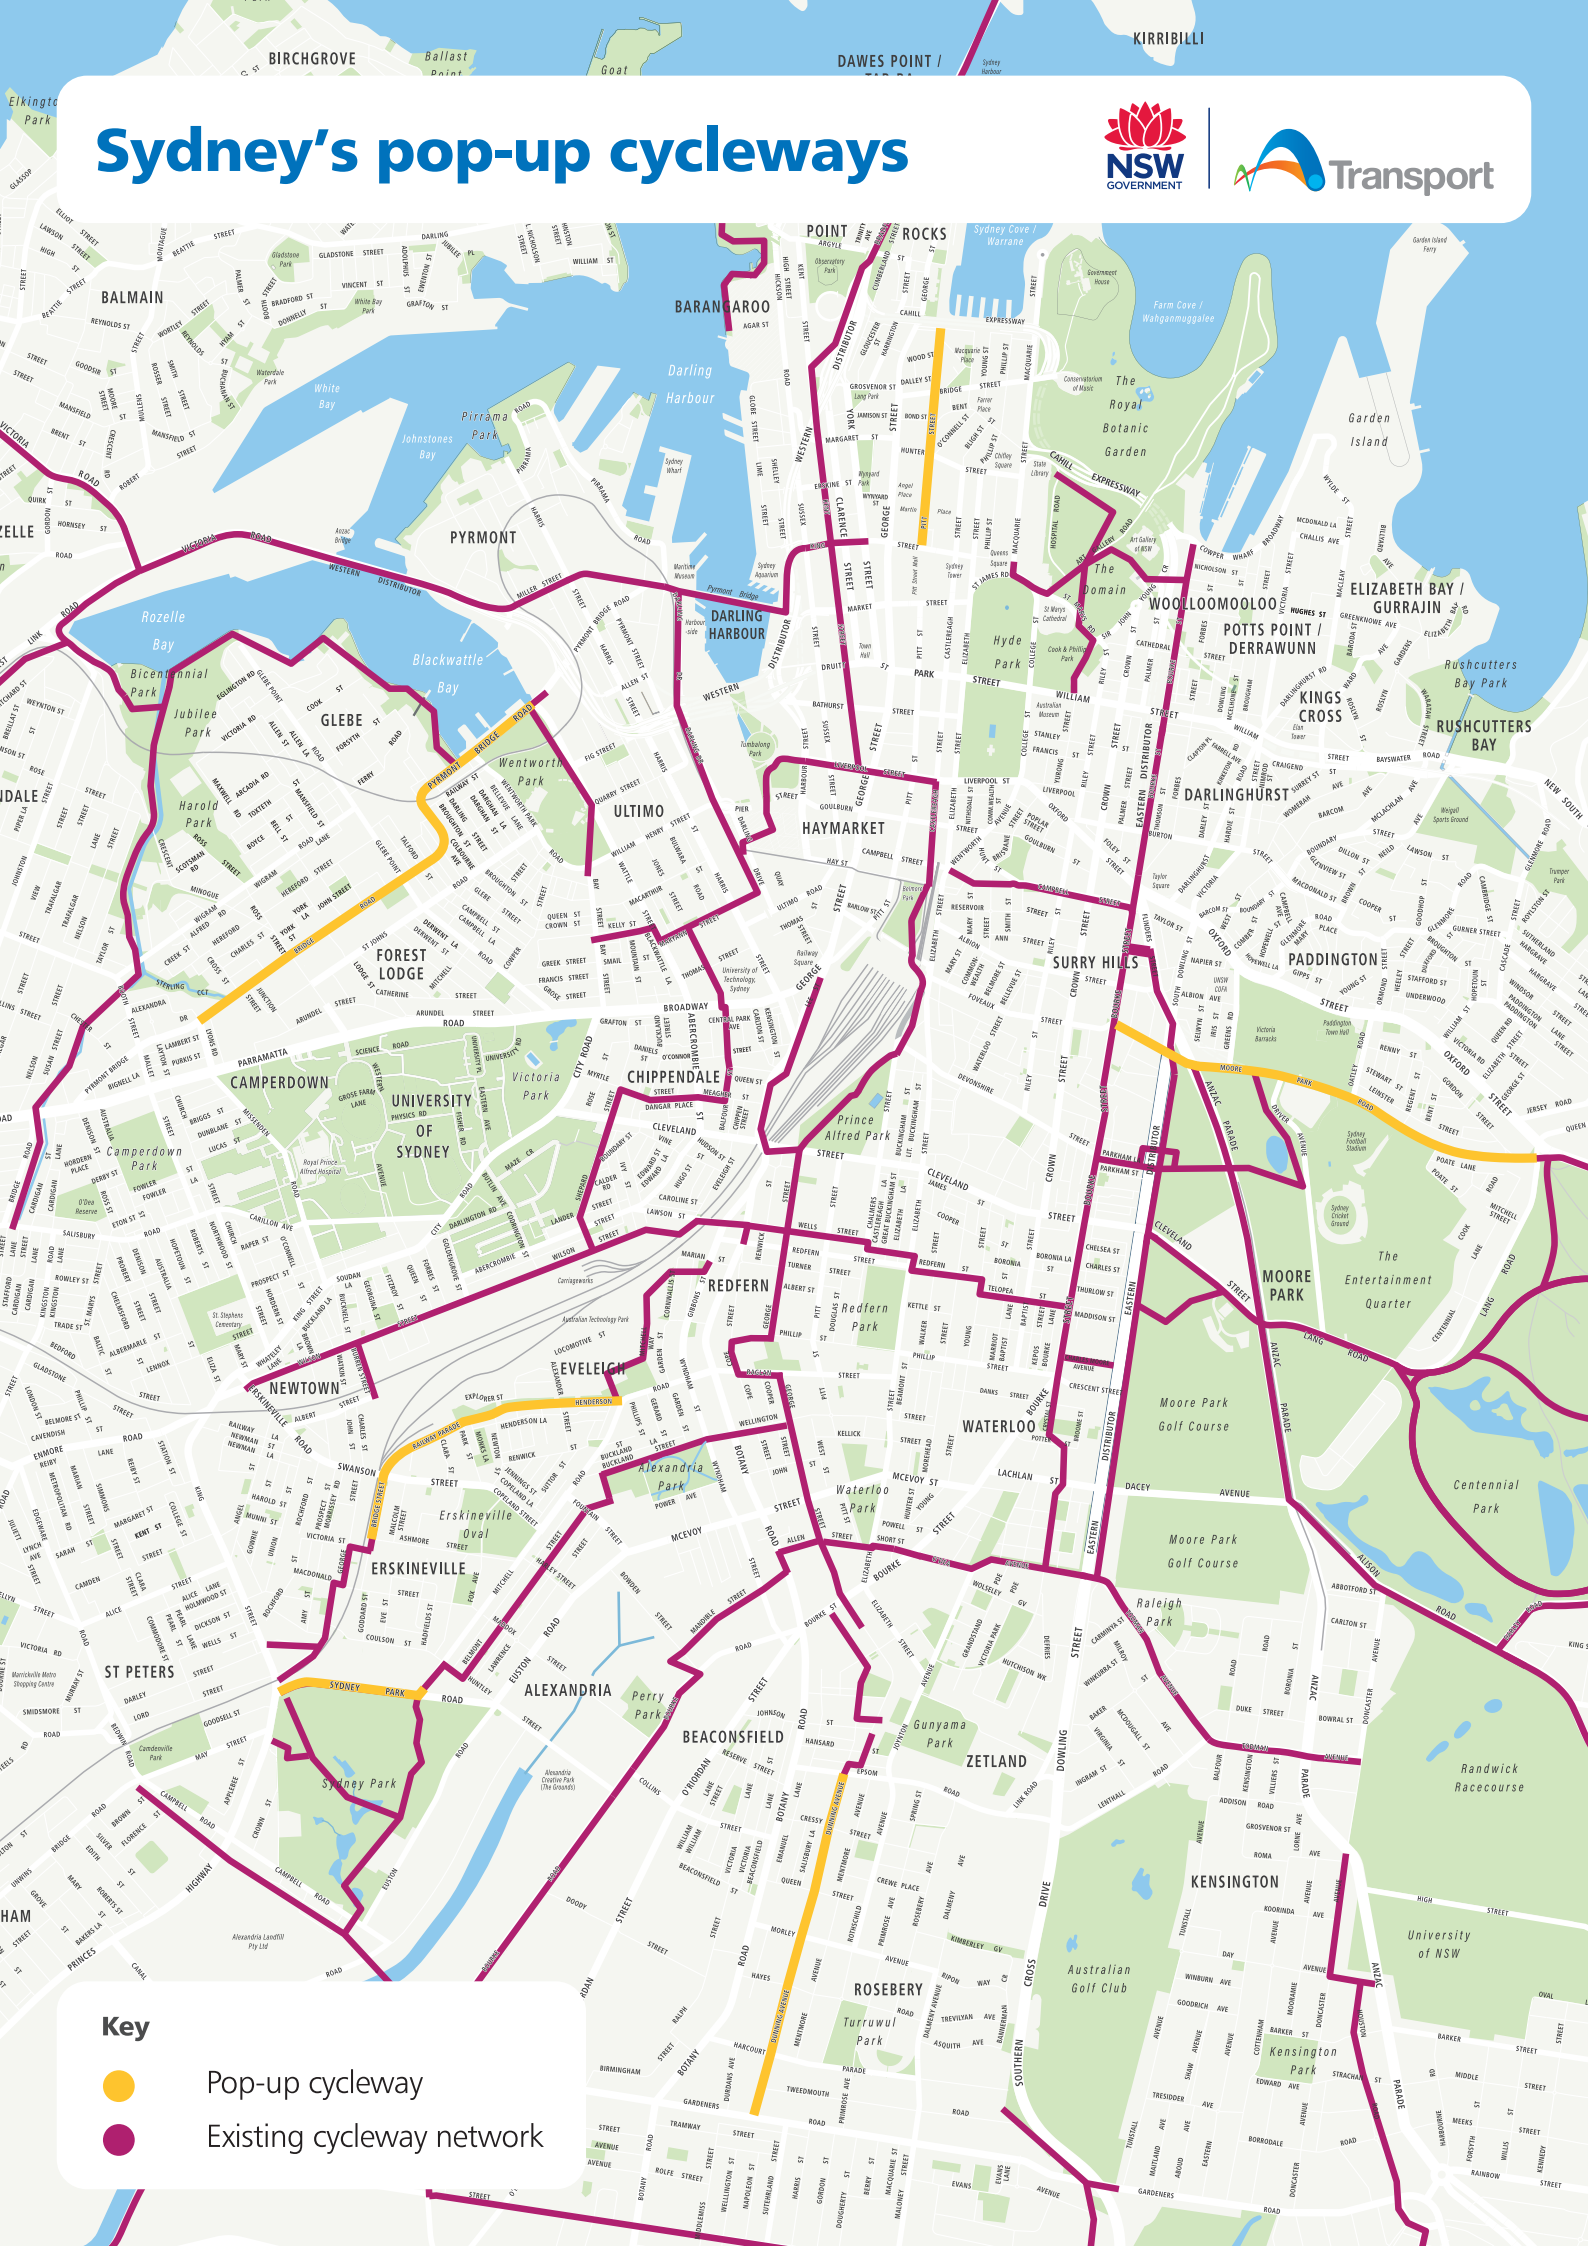

Sydney's pop-up cycleways

Key

Pop-up cycleway

Existing cycleway network