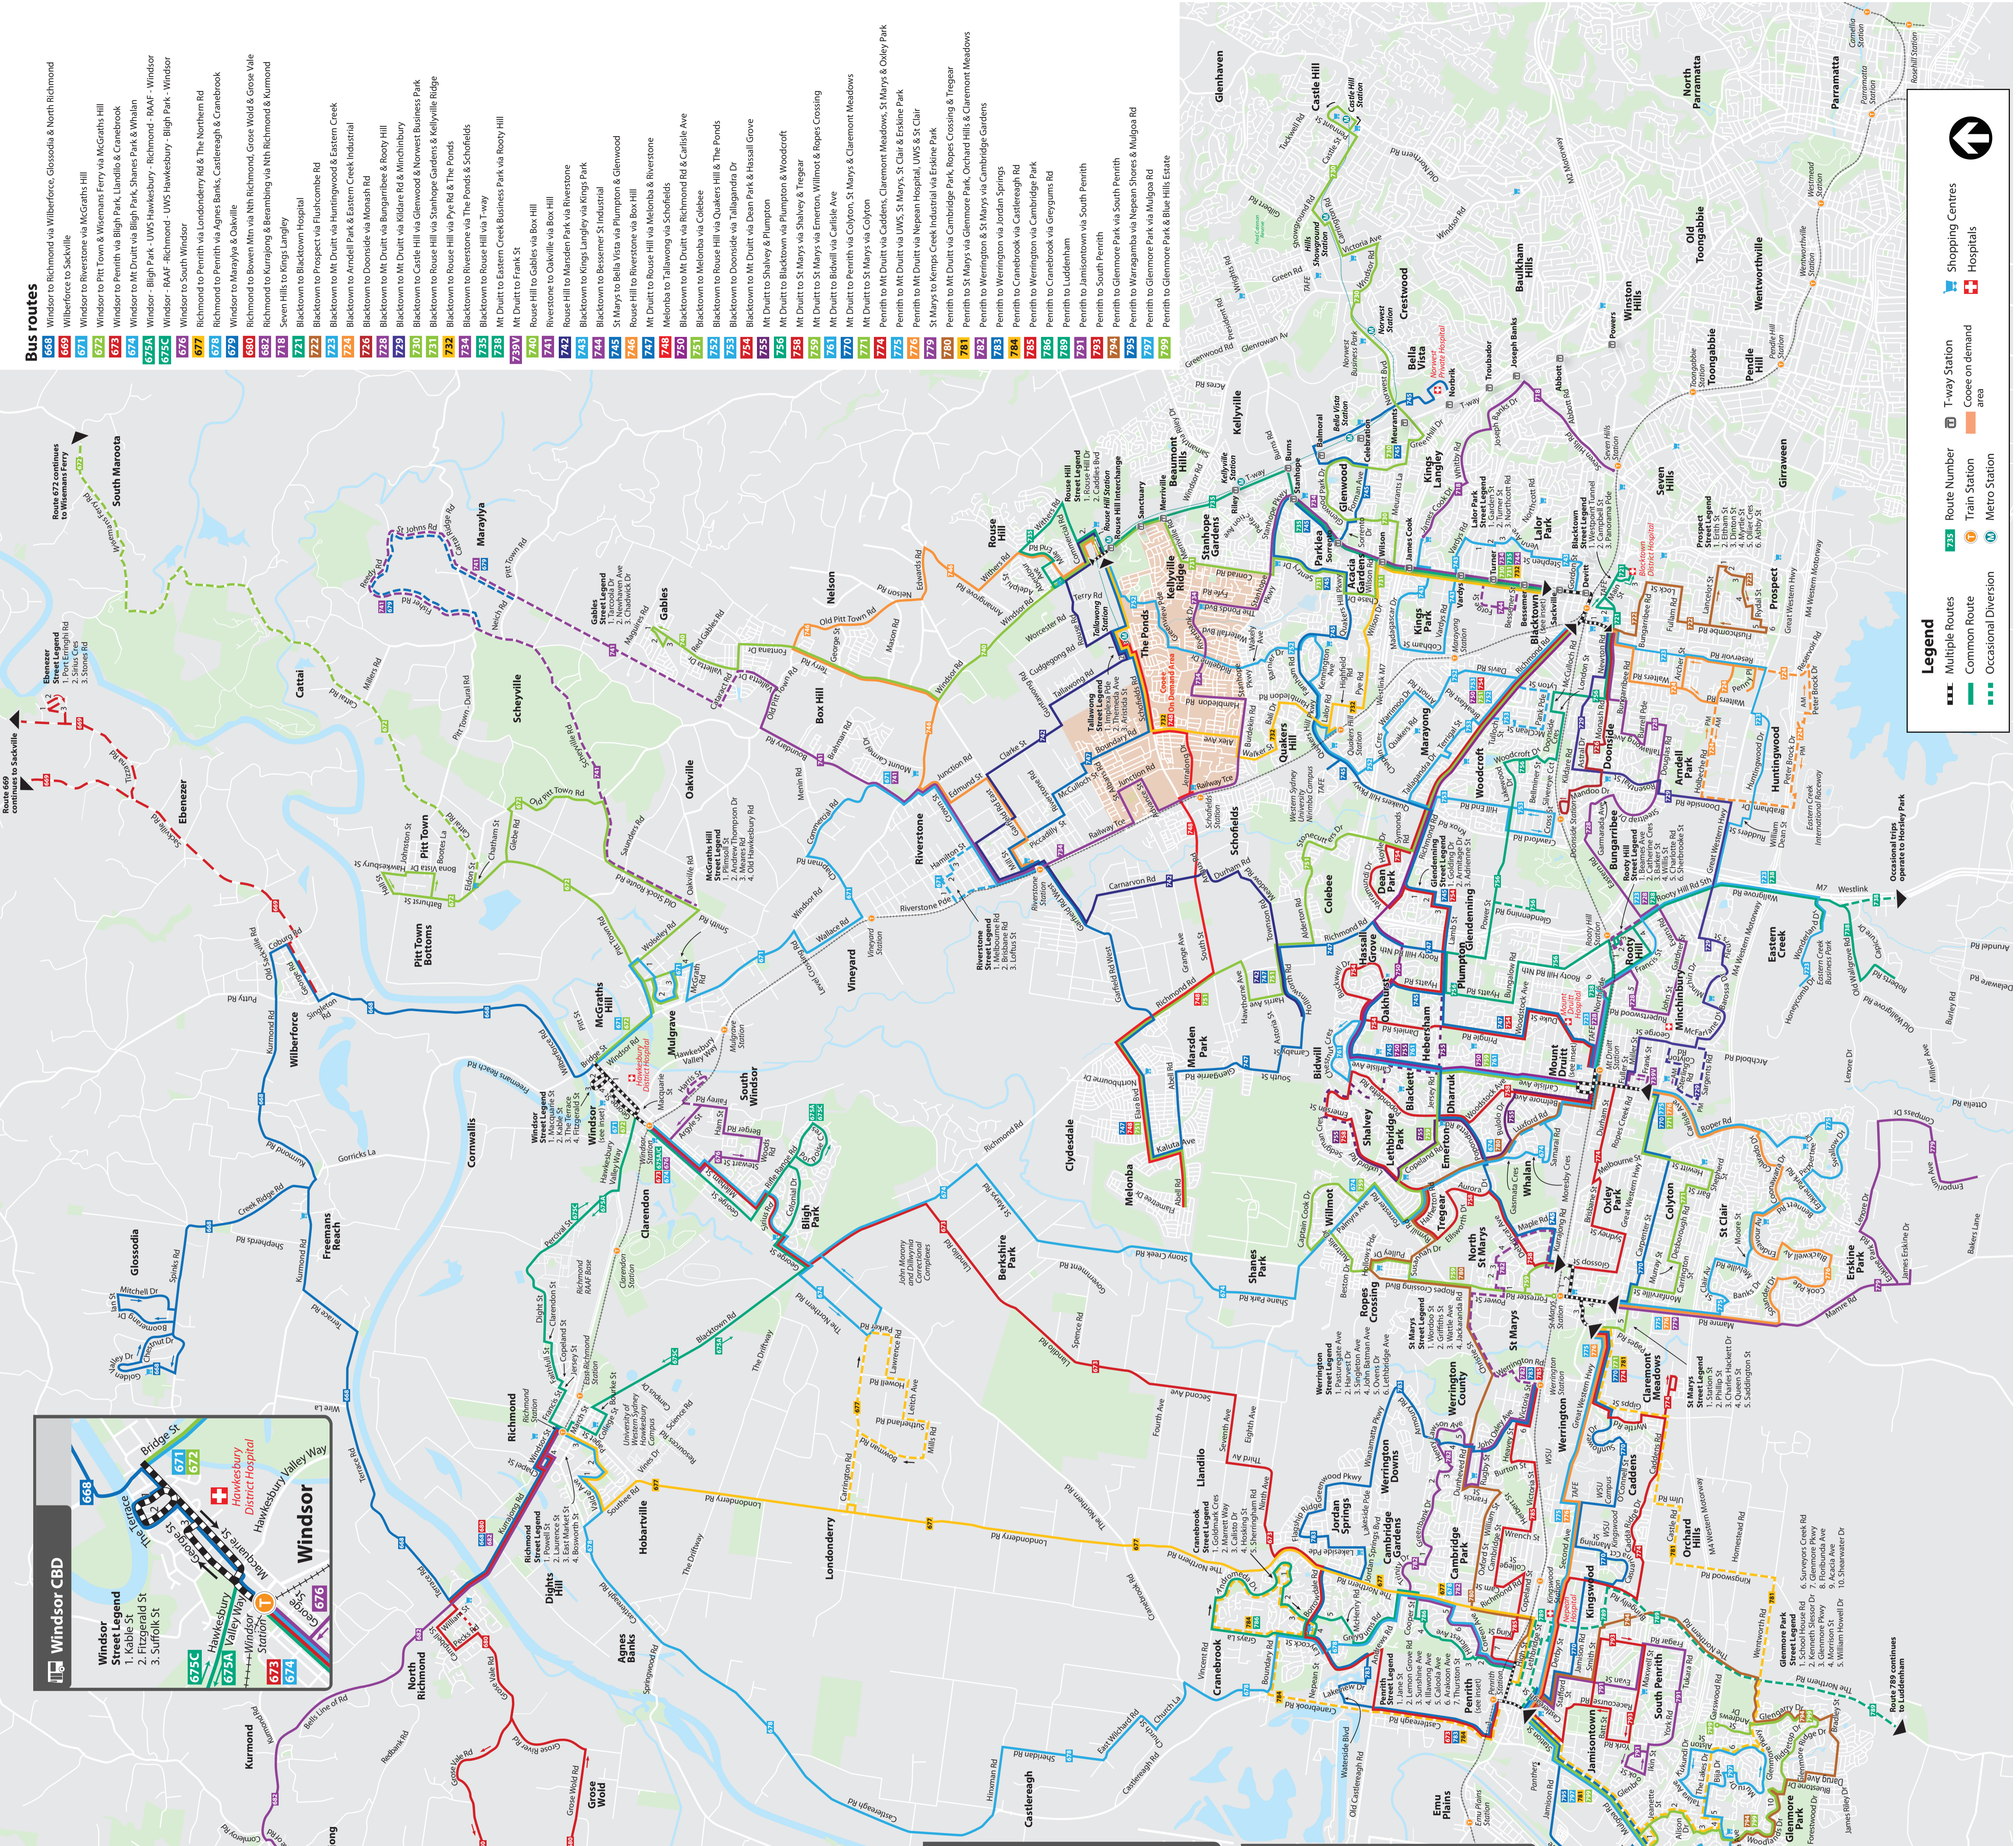

Windsor CBD

Windsor Street Legend
1. Kable St
2. Fitzgerald St
3. Suffolk St

671, 672, 673, 674, 675A, 675C, 676

Legend

- Multiple Routes
- Common Route
- Occasional Diversion
- Route Number
- Train Station
- Metro Station
- T-way Station
- Coerce on demand area
- Shopping Centres
- Hospitals

Route 682 continues to Breaming

Route 682 continues to Sackville

Route 682 continues to Warragamba

Route 786 continues to Luddenham