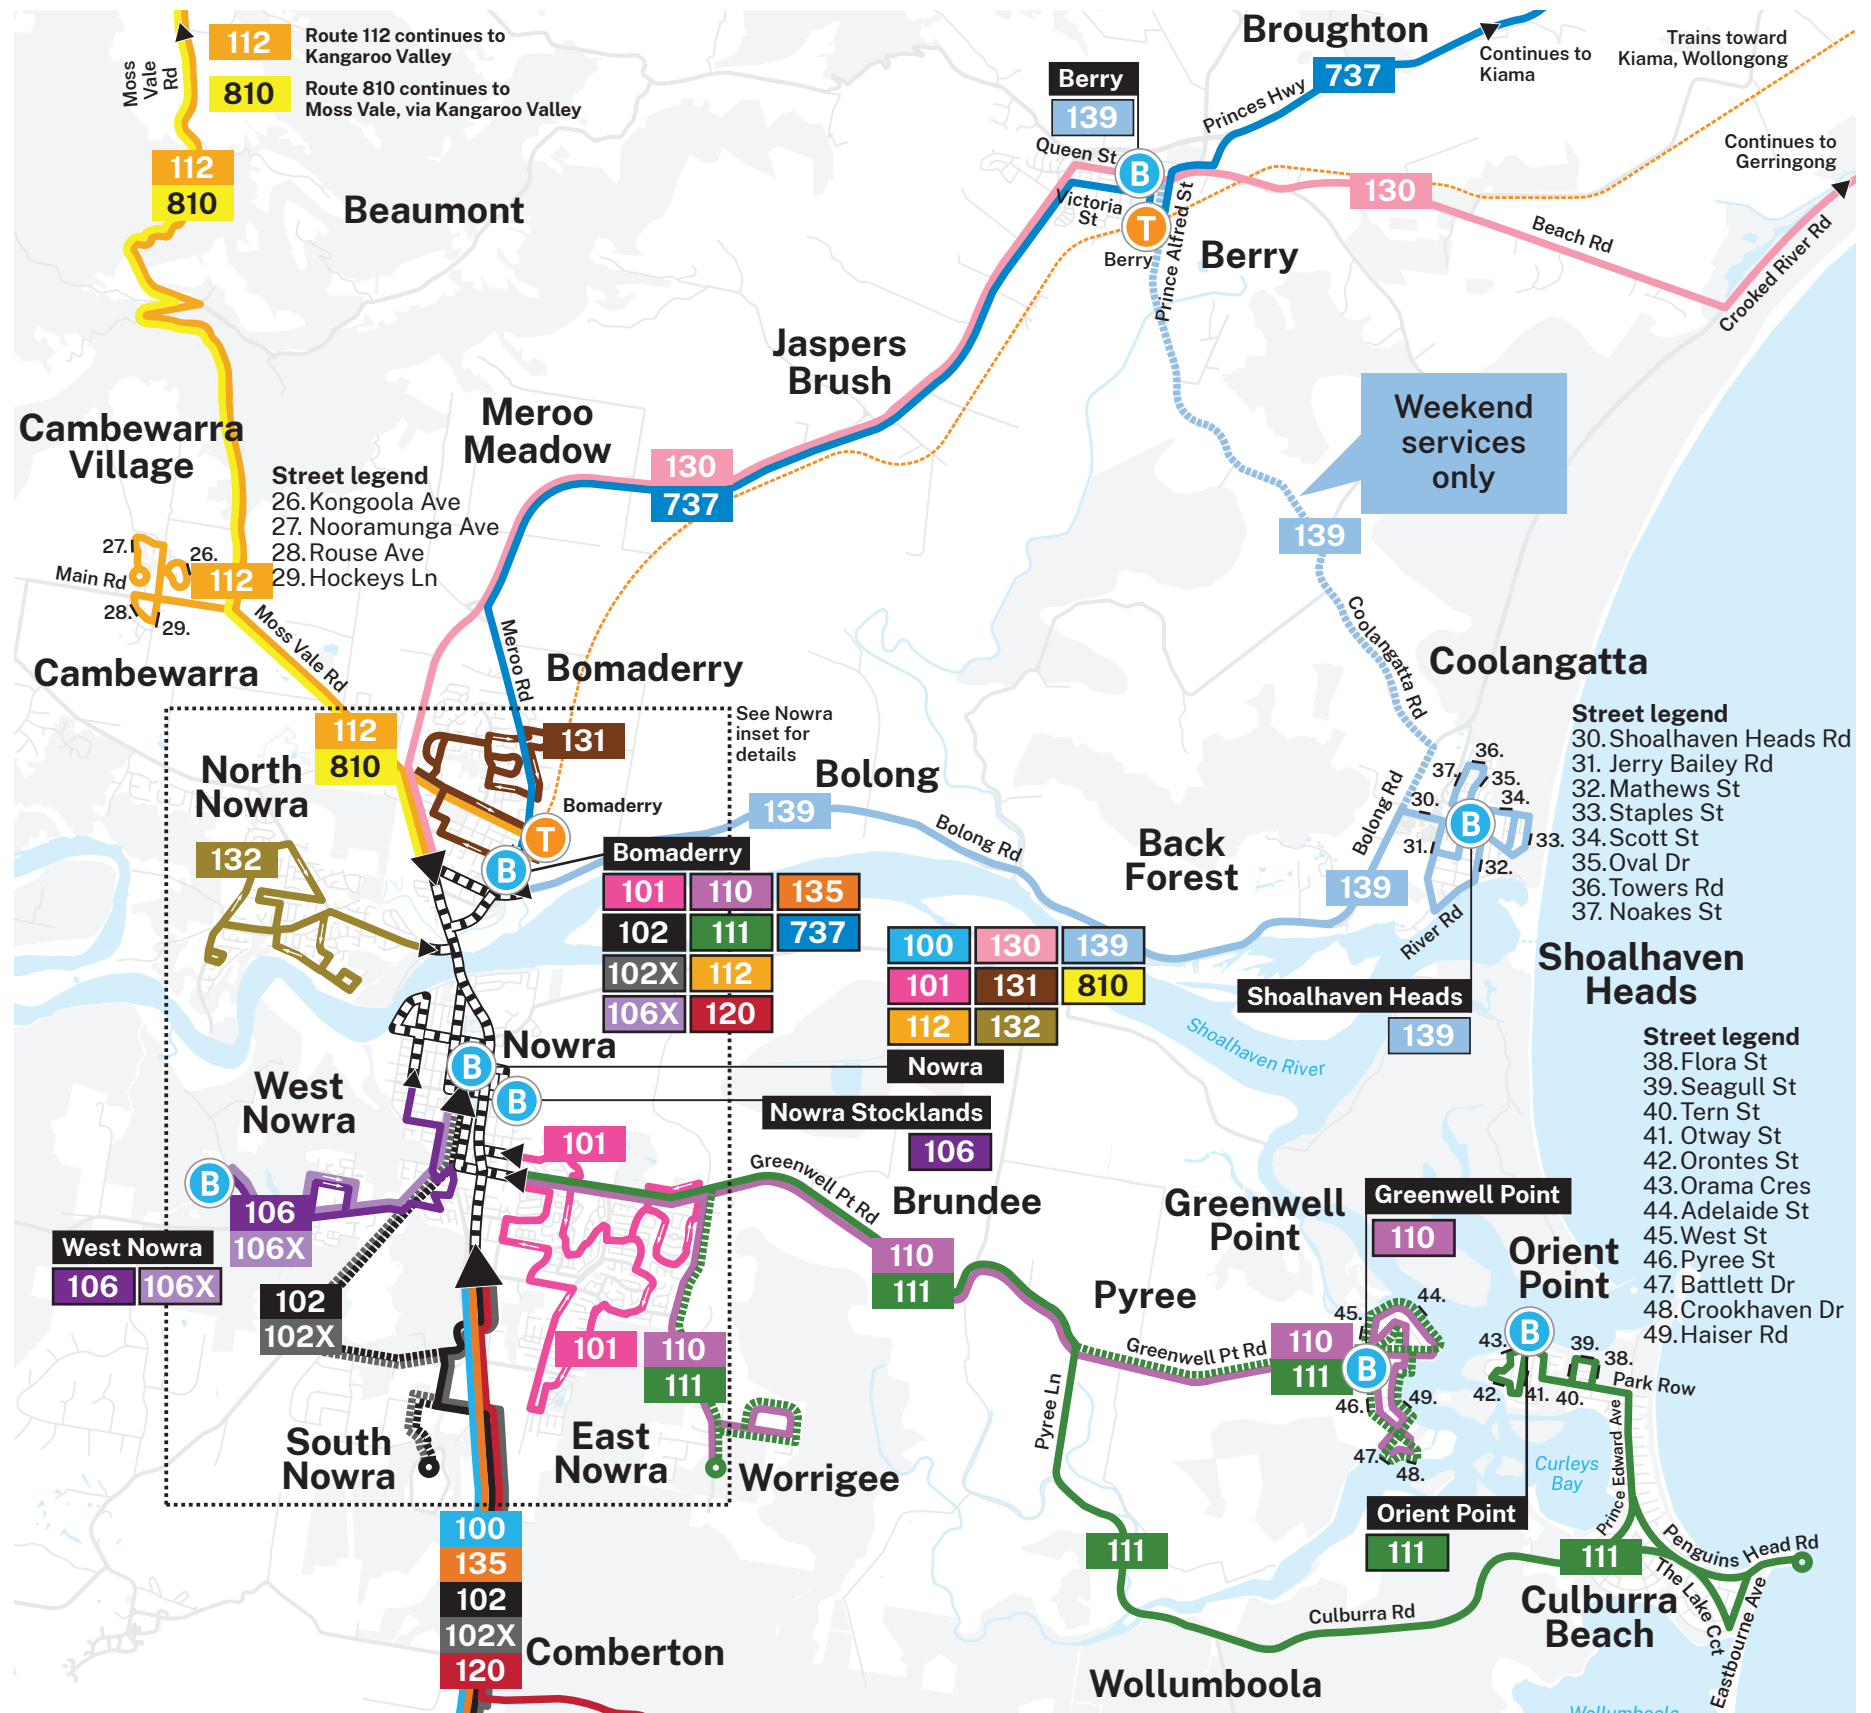

## Bus Route Index

### Nowra Coaches Routes

- 100** Ulladulla to Bomaderry via Milton
- 101** East Nowra/Worrige
- 102** Bomaderry to Basin View
- 102X** Bomaderry to St Georges Basin
- 104** Erowal Bay to Vincentia HomeCo via Hyams Beach
- 106** Nowra to West Nowra
- 106X** UOW to Bomaderry Station

### Kennedy's Bus & Coach Routes

- 110** Bomaderry Station to Greenwell Point via Worrige Rd and Nowra
- 111** Bomaderry Station to Orient Point via Culburra Beach and Nowra
- 112** Nowra to Kangaroo Valley via Cambewarra and Bomaderry
- 737** Kiama Station to Bomaderry Station via Gerringong Station and Berry Station

### Shoal Bus Routes

- 130** Nowra to Gerringong via Nowra TAFE, Berry and Gerroa
- 131** Bomaderry to Nowra via Bomaderry Station (Loop Service)
- 132** North Nowra to Nowra Loop Service)
- 134** Berrara to Vincentia via Sussex Inlet
- 135** Bomaderry Station to Berrara via Nowra, Tomerong and Sussex Inlet
- 139** Nowra to Shoalhaven Heads via Bomaderry Station