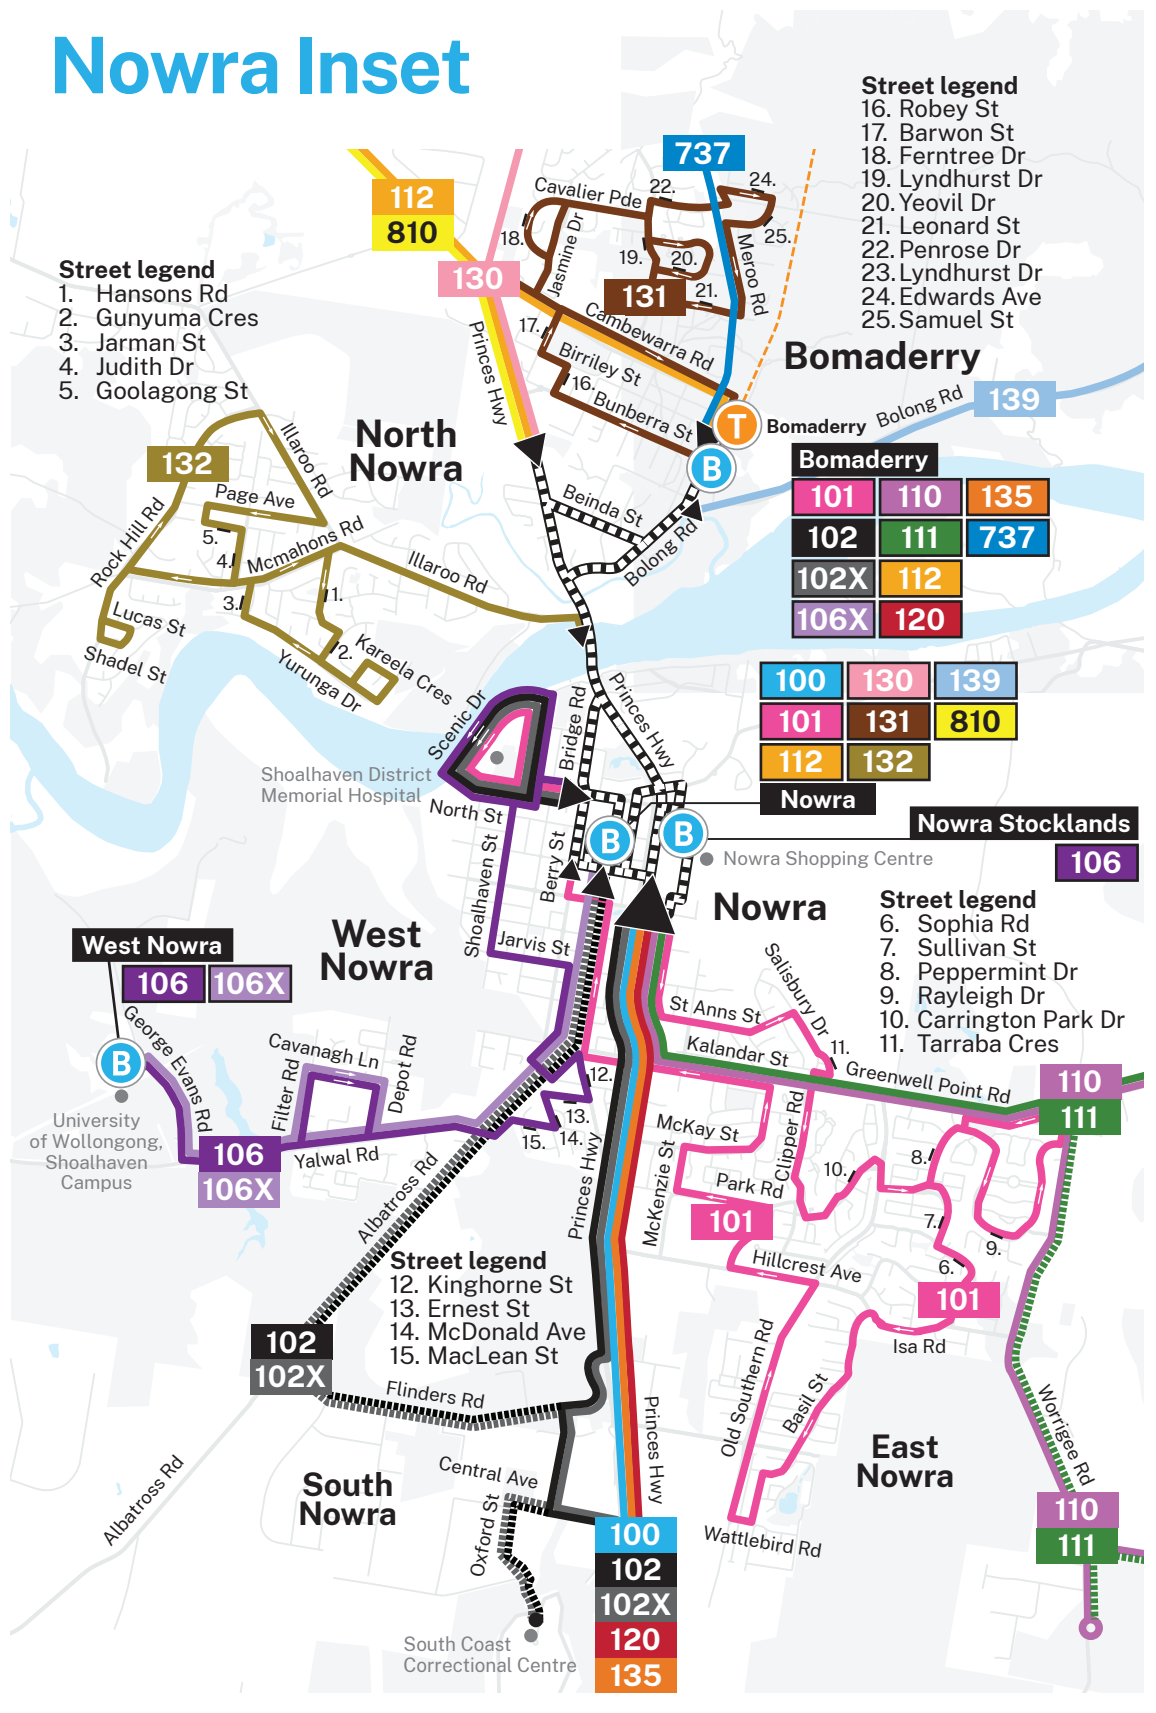

## Bus Route Index

### Kennedy's Bus & Coach Routes

- 110** Bomaderry Station to Greenwell Point via Worrige Rd and Nowra
- 111** Bomaderry Station to Orient Point via Culburra Beach and Nowra
- 112** Nowra to Kangaroo Valley via Cambewarra and Bomaderry
- 737** Kiama Station to Bomaderry Station via Gerringong Station and Berry Station

### Shoal Bus Routes

- 130** Nowra to Gerringong via Nowra TAFE, Berry and Gerroa
- 131** Bomaderry to Nowra via Bomaderry Station (Loop Service)
- 132** North Nowra to Nowra Loop Service)
- 134** Berrara to Vincentia via Sussex Inlet
- 135** Bomaderry Station to Berrara via Nowra, Tomerong and Sussex Inlet
- 139** Nowra to Shoalhaven Heads via Bomaderry Station

### Berrima Buslines Route

- 810** Moss Vale to Nowra via Fitzroy Falls and Kangaroo Valley

North