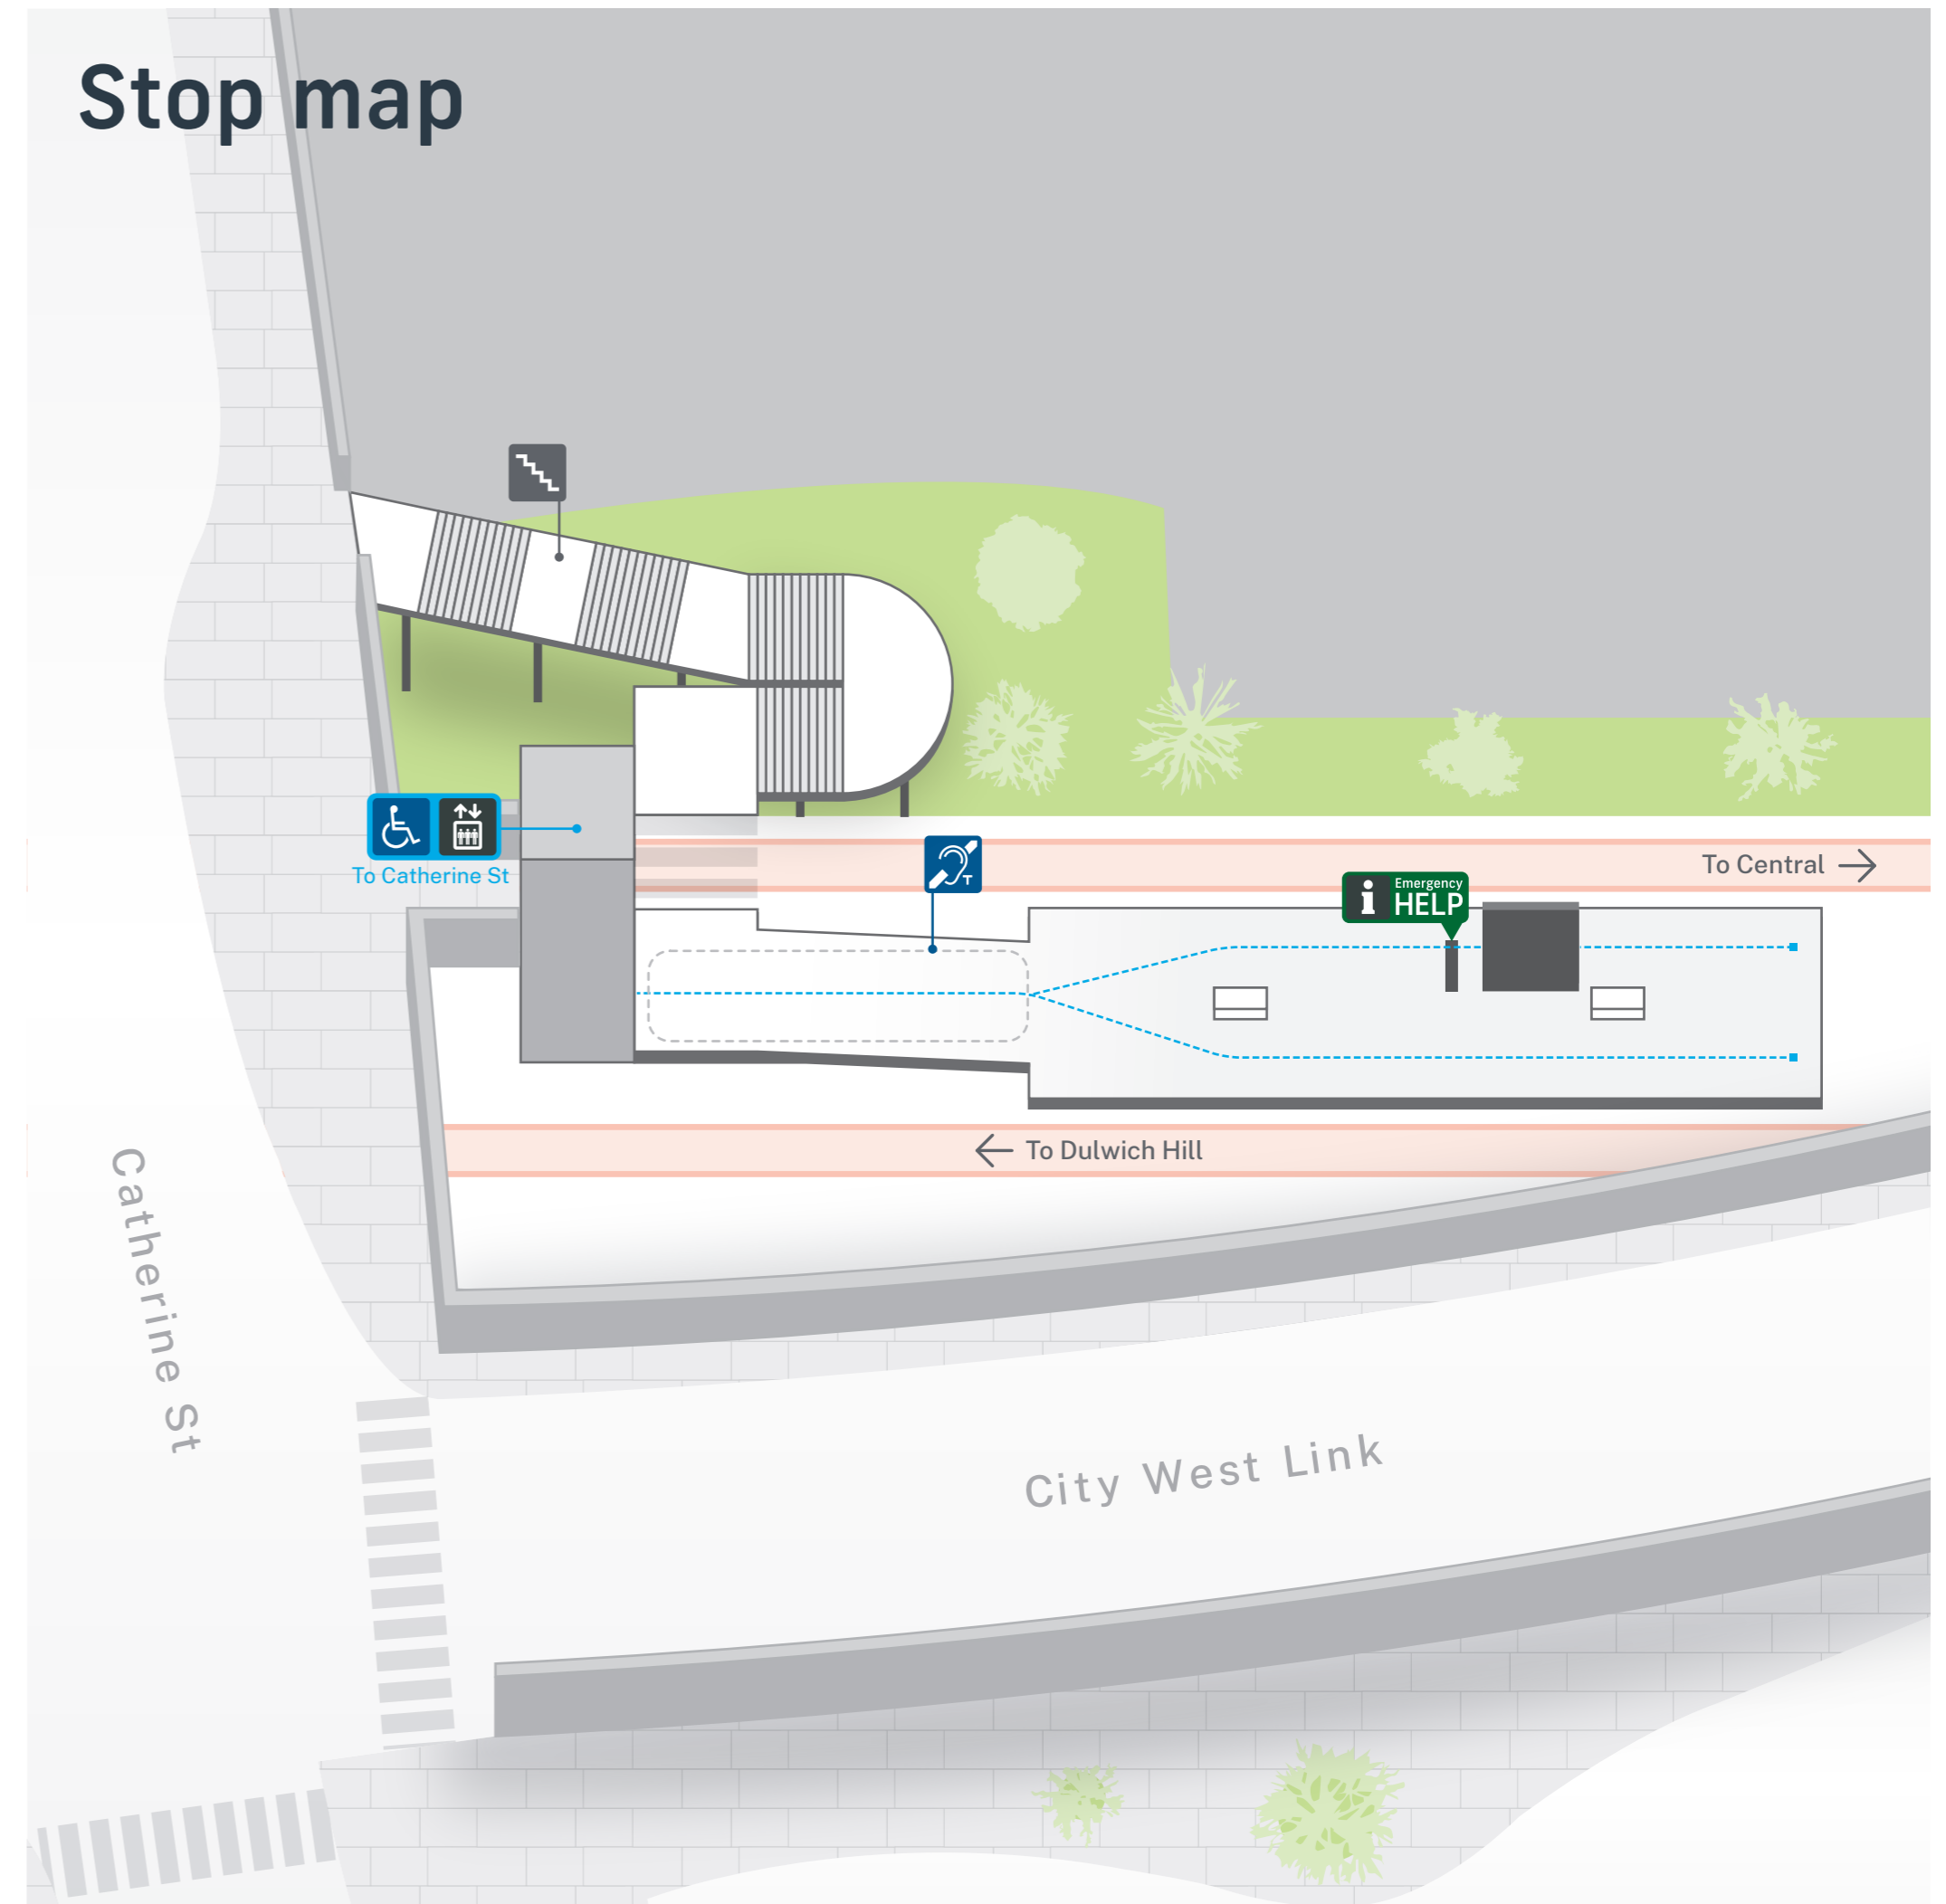

B Bus services depart from:
Bus stop 204054 towards Martin Place and Leichhardt Marketplace
Bus stop 204083 towards Leichhardt Marketplace
For more details and of services from other bus stops nearby visit transportnsw.info

Customer assistance

Emergency HELP Emergency Help Points link directly to staff who can assist you. Penalties may apply for misuse of Emergency Help Points.

T This stop is equipped with hearing loops and coverage areas are shown on the Stop map below. Use a T-Switch hearing aid to more easily hear customer announcements.

? To report lost items visit transportnsw.info or call 02 8584 5288. Monday to Friday 09:00 to 17:00 (excluding public holidays). For hearing or speech impairments, please contact the National Relay Service on 133 677 or visit relayservice.gov.au

Tickets

Opal For light rail services, you can use an Opal card, a contactless credit or debit card or a linked device to pay for travel by tapping on and tapping off at the Opal readers on each platform.
Plan ahead and top up or purchase your Opal card online or from an Opal retailer. Visit transportnsw.info for more information.
Tap on and tap off, every time. Remember to both tap on and tap off to avoid a fine of up to $550.00.

Destinations

1 War Memorial Park