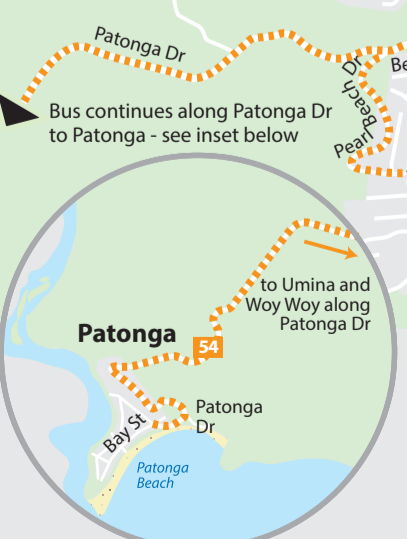

- 78** Wyong - Tuggerah - Lake Haven via Warnervale Station & Wadalba
- 79** Wyong - Tuggerah - Lake Haven via Watanobbi & Louisiana Rd
- 80** Wyong - Tuggerah - Lake Haven via Wyong Hospital & Walker Av
- 81** Wyong - Tuggerah - Lake Haven via Pollock Av & Johns Rd
- 82** Wyong - Tuggerah - Lake Haven via Woyah & Tacoma
- 90** Lake Haven - Toukley - Norville - Budgewoi - Buff Point - San Remo (anti-clockwise loop)
- 91** Lake Haven, Toukley, Norville & Norah Head
- 92** Lake Haven - San Remo - Buff Point - Budgewoi - Norville - Toukley (clockwise loop)
- 93** Wyong - Tuggerah - Norville via Toukley
- 94** Wyong - Tuggerah - Budgewoi via San Remo
- 95** Lake Haven - Gwandalan - Lake Munmorah - Morisset
- 95X** Lake Haven - Gwandalan - Lake Munmorah - Wyee
- 96** Wyee - Blue Haven - San Remo - Budgewoi
- 97** Lake Haven - Wyee - Mannering Park
- 98** Lake Haven - Blue Haven - Chain Valley Bay
- 99** Lake Haven - Blue Haven - Gwandalan - Swansea - Charlestown

Legend

- Shopping Centres
- Hospitals
- Schools
- Occasional trips
- Common route

Mangrove Mountain, Spencer, Somersby Inset

See Gosford inset top right

See Ettalong inset top right

Bus routes in this network

Legend

- Shopping Centres
- Hospitals
- Schools
- Occasional Route
- Common Route