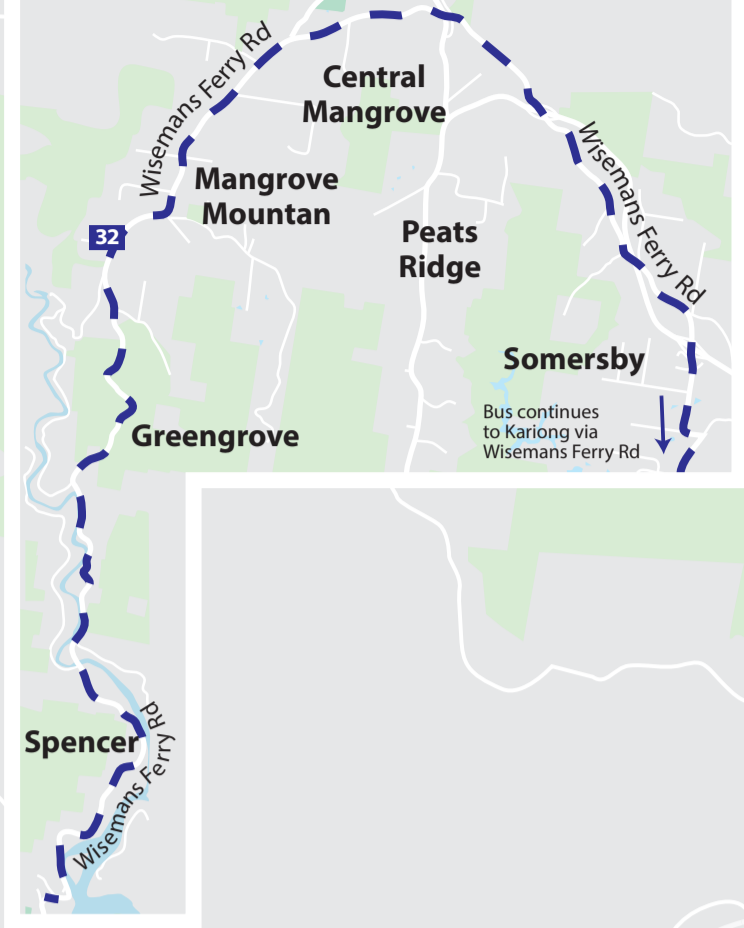

- 78** Wyong - Tuggerah - Lake Haven via Warnervale Station & Wadalba
- 79** Wyong - Tuggerah - Lake Haven via Watanobbi & Louisiana Rd
- 80** Wyong - Tuggerah - Lake Haven via Wyong Hospital & Walker Av
- 81** Wyong - Tuggerah - Lake Haven via Pollock Av & Johns Rd
- 82** Wyong - Tuggerah - Lake Haven via Woyah & Tacoma
- 90** Lake Haven - Toukley - Norville - Budgewoi - Buff Point - San Remo (anti-clockwise loop)
- 91** Lake Haven, Toukley, Norville & Norah Head
- 92** Lake Haven - San Remo - Buff Point - Budgewoi - Norville - Toukley (clockwise loop)
- 93** Wyong - Tuggerah - Norville via Toukley
- 94** Wyong - Tuggerah - Budgewoi via San Remo
- 95** Lake Haven - Gwandalan - Lake Munmorah - Morisset
- 95X** Lake Haven - Gwandalan - Lake Munmorah - Wyee
- 96** Wyee - Blue Haven - San Remo - Budgewoi
- 97** Lake Haven - Wyee - Mannering Park
- 98** Lake Haven - Blue Haven - Chain Valley Bay
- 99** Lake Haven - Blue Haven - Gwandalan - Swansea - Charlestown

Legend

- Shopping Centres
- Hospitals
- Schools
- Occasional trips
- Common route

Mangrove Mountain, Spencer, Somersby Inset

See Gosford inset top right

See Ettalong inset top right

Bus routes in this network

Legend

- Shopping Centres
- Hospitals
- Schools
- Occasional Route
- Common Route