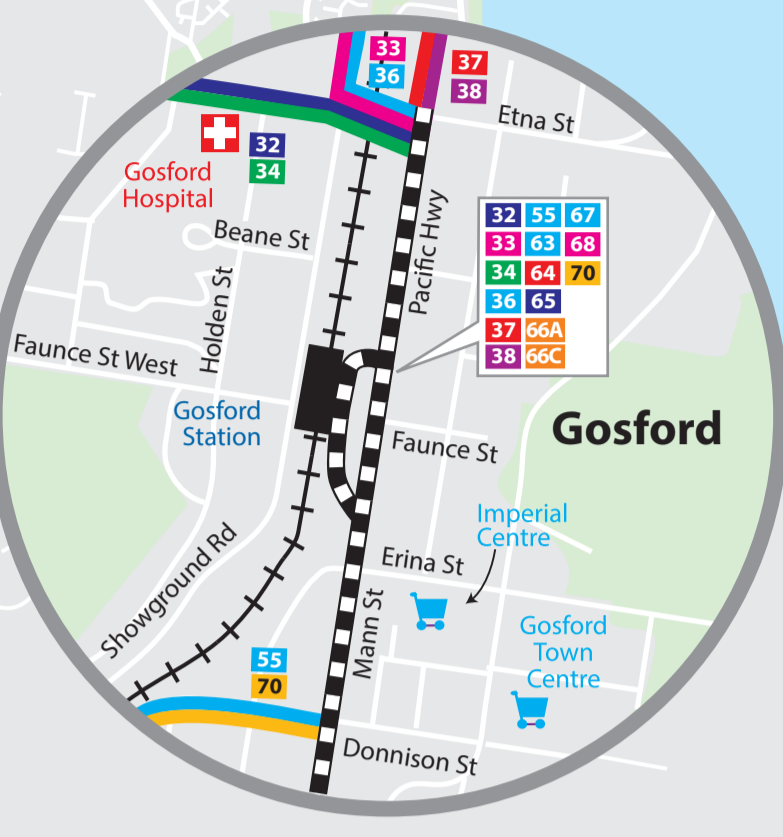

- 78** Wyong - Tuggerah - Lake Haven via Warnervale Station & Wadalba
- 79** Wyong - Tuggerah - Lake Haven via Watanobbi & Louisiana Rd
- 80** Wyong - Tuggerah - Lake Haven via Wyong Hospital & Walker Av
- 81** Wyong - Tuggerah - Lake Haven via Pollock Av & Johns Rd
- 82** Wyong - Tuggerah - Lake Haven via Woyah & Tacoma
- 90** Lake Haven - Toukley - Norville - Budgewoi - Buff Point - San Remo (anti-clockwise loop)
- 91** Lake Haven, Toukley, Norville & Norah Head
- 92** Lake Haven - San Remo - Buff Point - Budgewoi - Norville - Toukley (clockwise loop)
- 93** Wyong - Tuggerah - Norville via Toukley
- 94** Wyong - Tuggerah - Budgewoi via San Remo
- 95** Lake Haven - Gwandalan - Lake Munmorah - Morisset
- 95X** Lake Haven - Gwandalan - Lake Munmorah - Wyee
- 96** Wyee - Blue Haven - San Remo - Budgewoi
- 97** Lake Haven - Wyee - Mannering Park
- 98** Lake Haven - Blue Haven - Chain Valley Bay
- 99** Lake Haven - Blue Haven - Gwandalan - Swansea - Charlestown

Legend

- Shopping Centres
- Hospitals
- Schools
- Occasional trips
- Common route

Mangrove Mountain, Spencer, Somersby Inset

See Gosford inset top right

See Ettalong inset top right

Bus routes in this network

Legend

- Shopping Centres
- Hospitals
- Schools
- Occasional Route
- Common Route