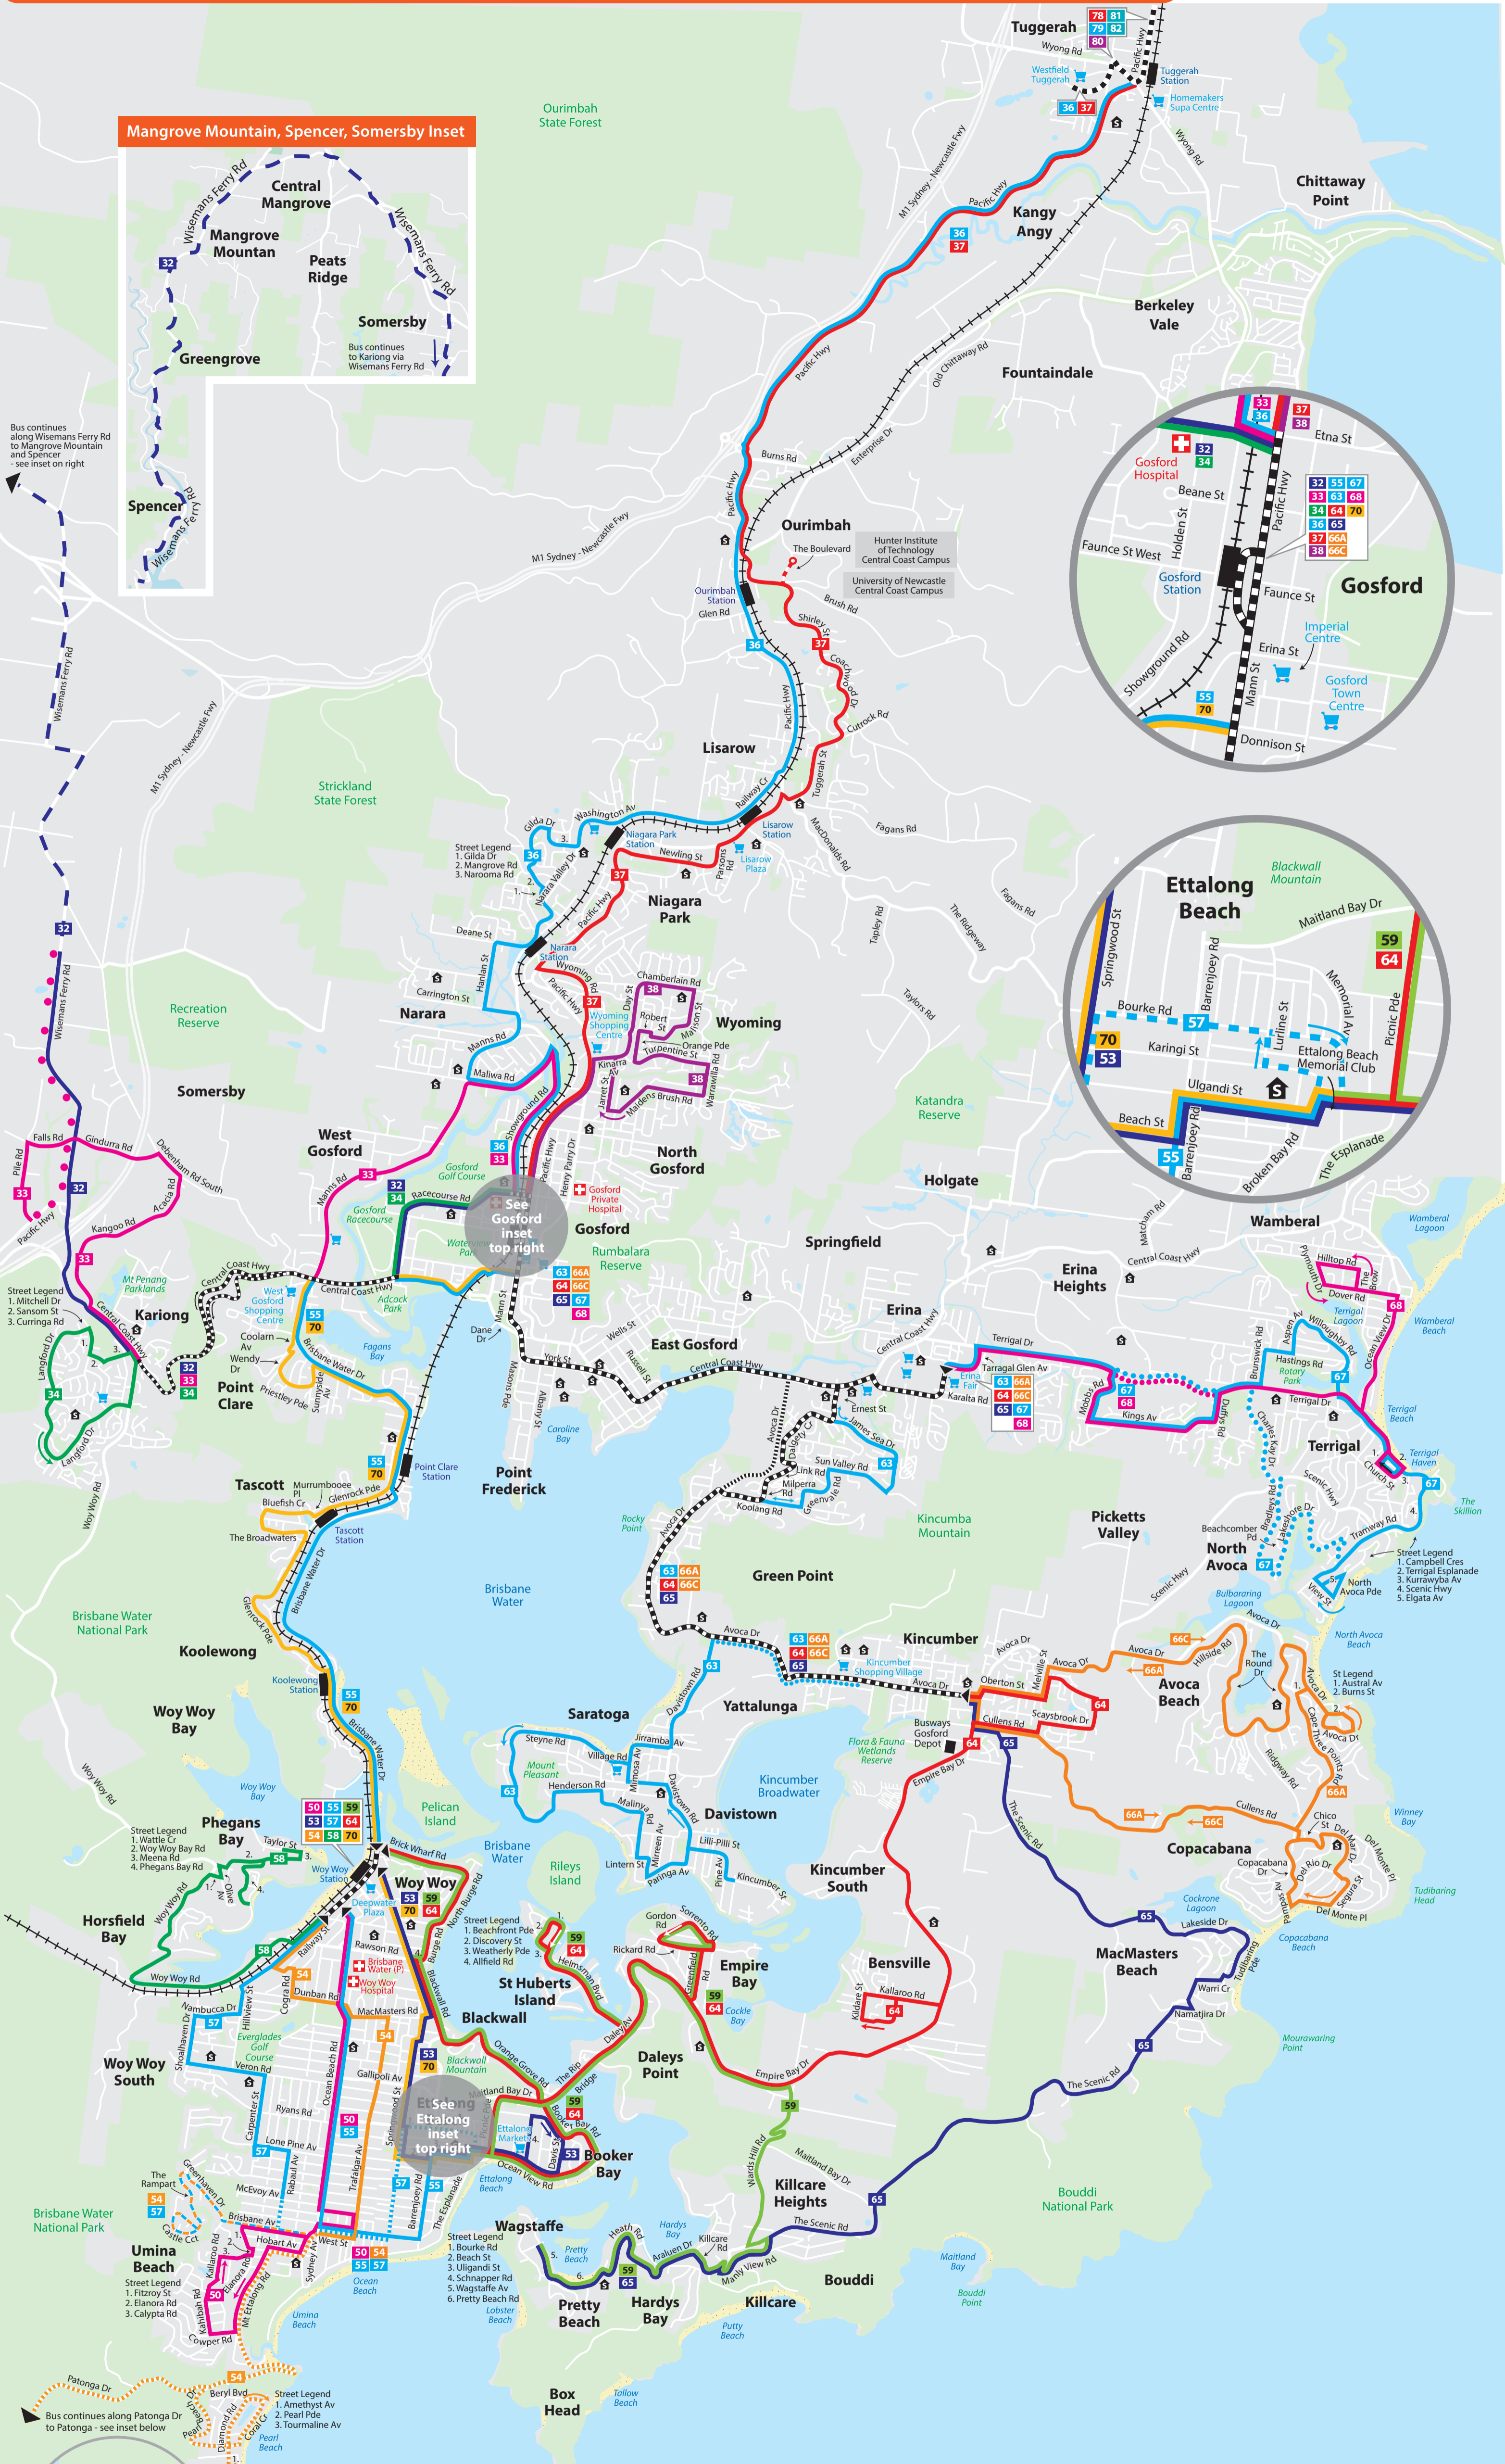

See Gosford inset top right

See Ettalong inset top right