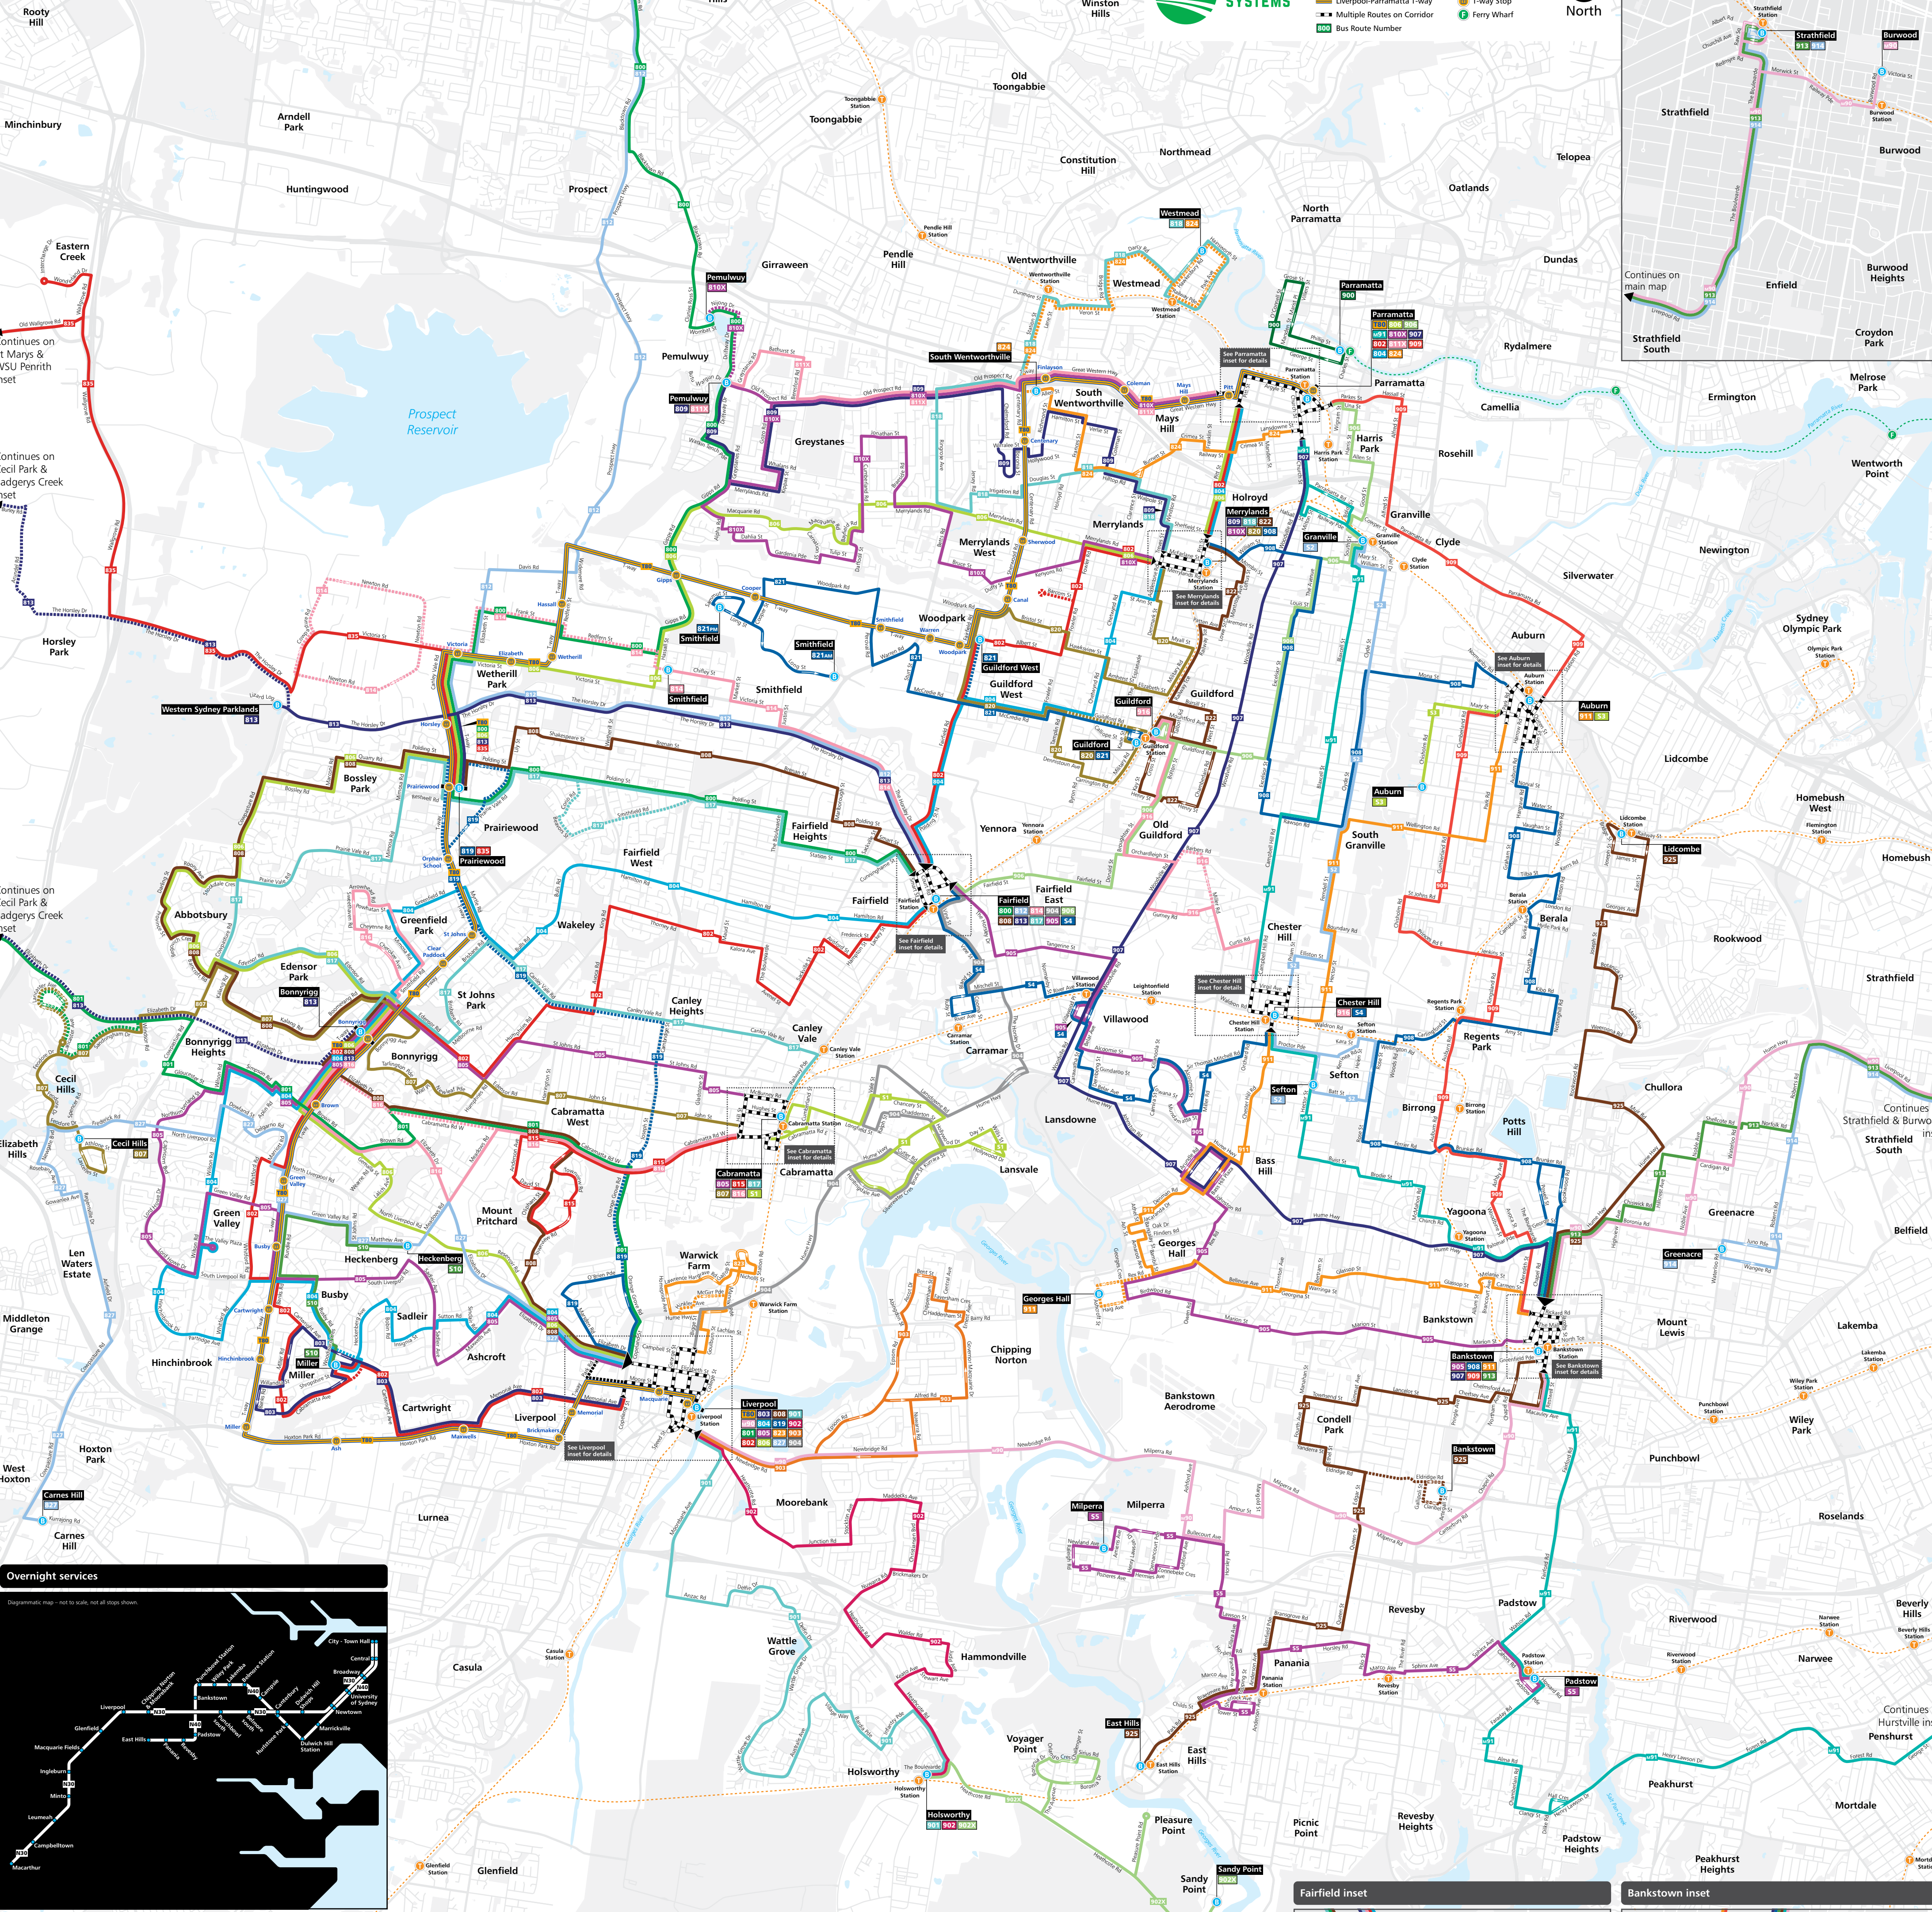

St Marys & WSU Penrith inset

Kings Park

Merrylands inset

Parramatta inset

Chester Hill inset

Auburn inset

Legend

- Bus Route
- Diversion/Extended Route
- Liverpool-Parramatta T-way
- Multiple Routes on Corridor
- Bus Route Number
- Train Station
- Bus Route Terminus
- T-way Stop
- Ferry Wharf

Strathfield & Burwood inset

Overnight services

Liverpool inset

Cecil Park & Badgerys Creek inset

Fairfield inset

Bankstown inset

Cabramatta inset

Hurstville inset

The route of buses travelling through the Liverpool CBD may vary at certain times of the day. Visit transportnsw.info to confirm the details of your trip.