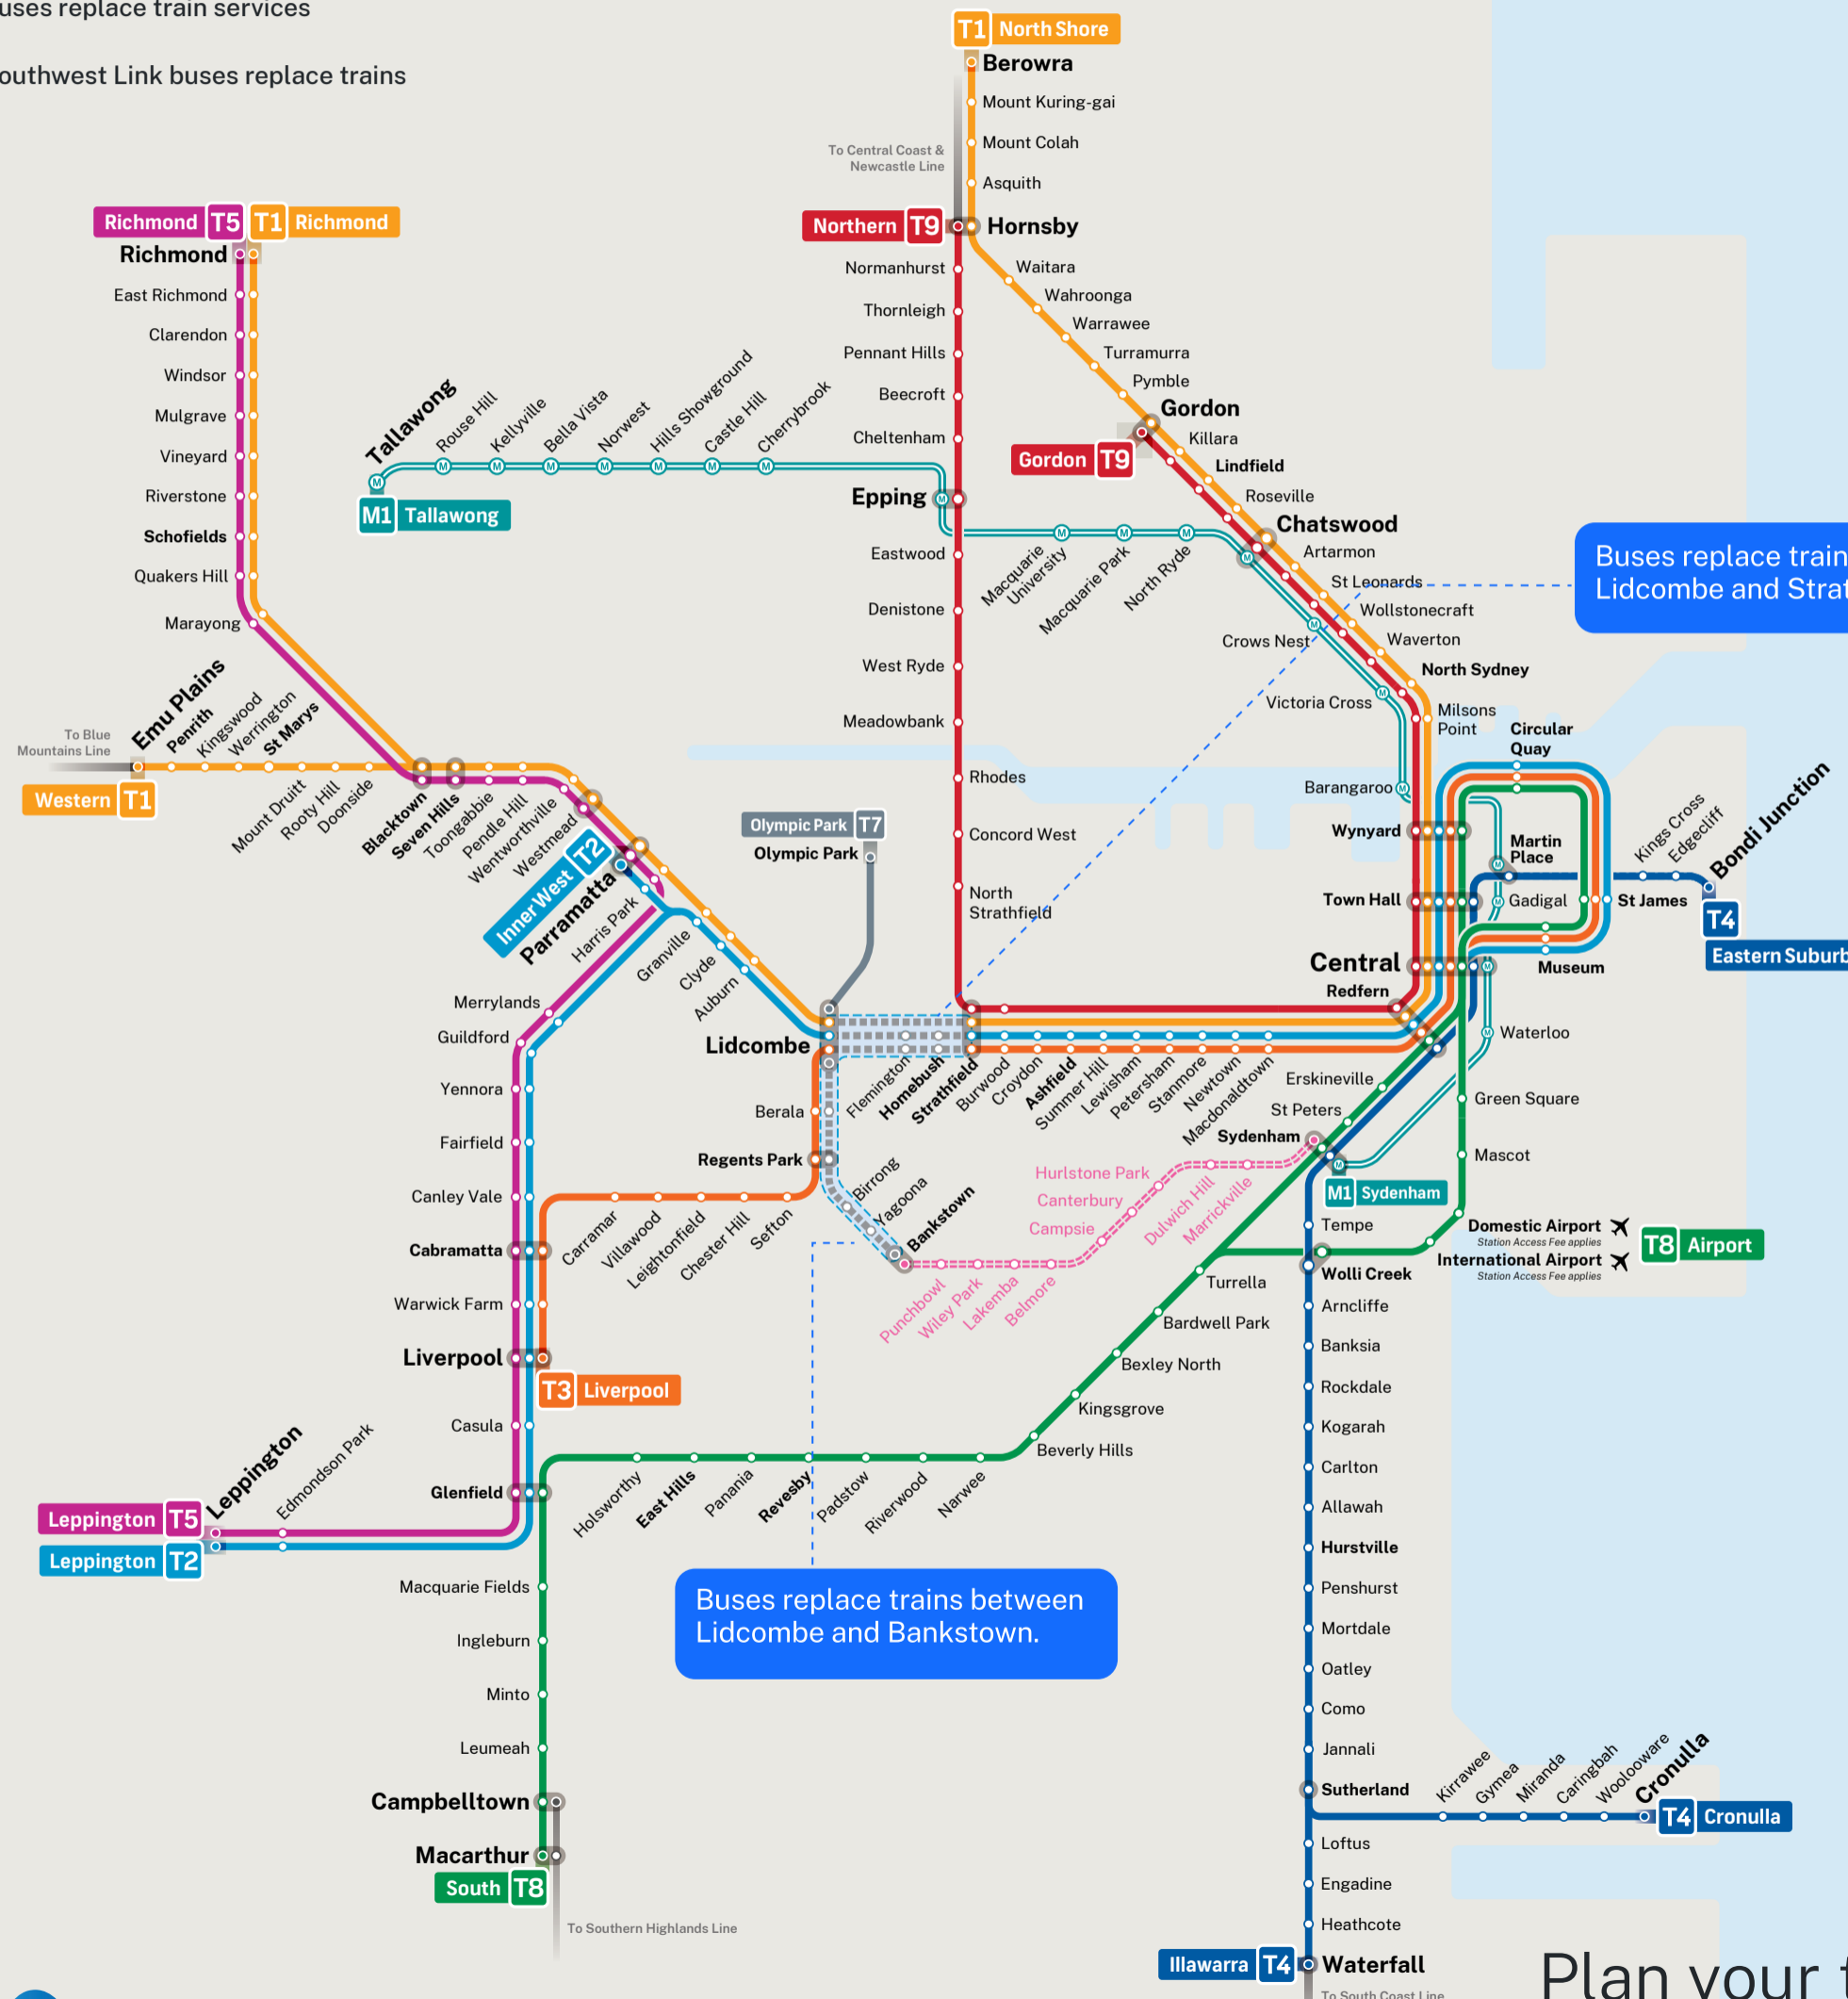

Weekend trackwork

Saturday 12 – Sunday 13 October

Legend

- Buses replace train services
- Southwest Link buses replace trains

Lidcombe & Bankstown

Buses replace trains between Lidcombe and Bankstown.

T1 Western Line

Buses replace trains between Lidcombe and Strathfield.

T2 Leppington & Inner West Line

Buses replace trains between Lidcombe and Strathfield.

T3 Liverpool & Inner West Line

Buses replace trains between Lidcombe and Strathfield.

T4 Eastern Suburbs & Illawarra Line

Sat from 4am to 11.30am, buses replace trains between Waterfall and Sutherland.

Blue Mountains Line

Trains run between Blue Mountains Line stations and Blacktown only. Express buses run between Penrith and Strathfield.

South Coast Line

Sat from 3am to 11am, buses replace trains between Port Kembla, Dapto and Sutherland.

Sun from 2.30am to 9.50am, buses replace trains between Bomaderry and Wollongong.

Hunter Line

From Sat 9pm to Sun 3am, buses replace trains between Newcastle Interchange and Telarah.