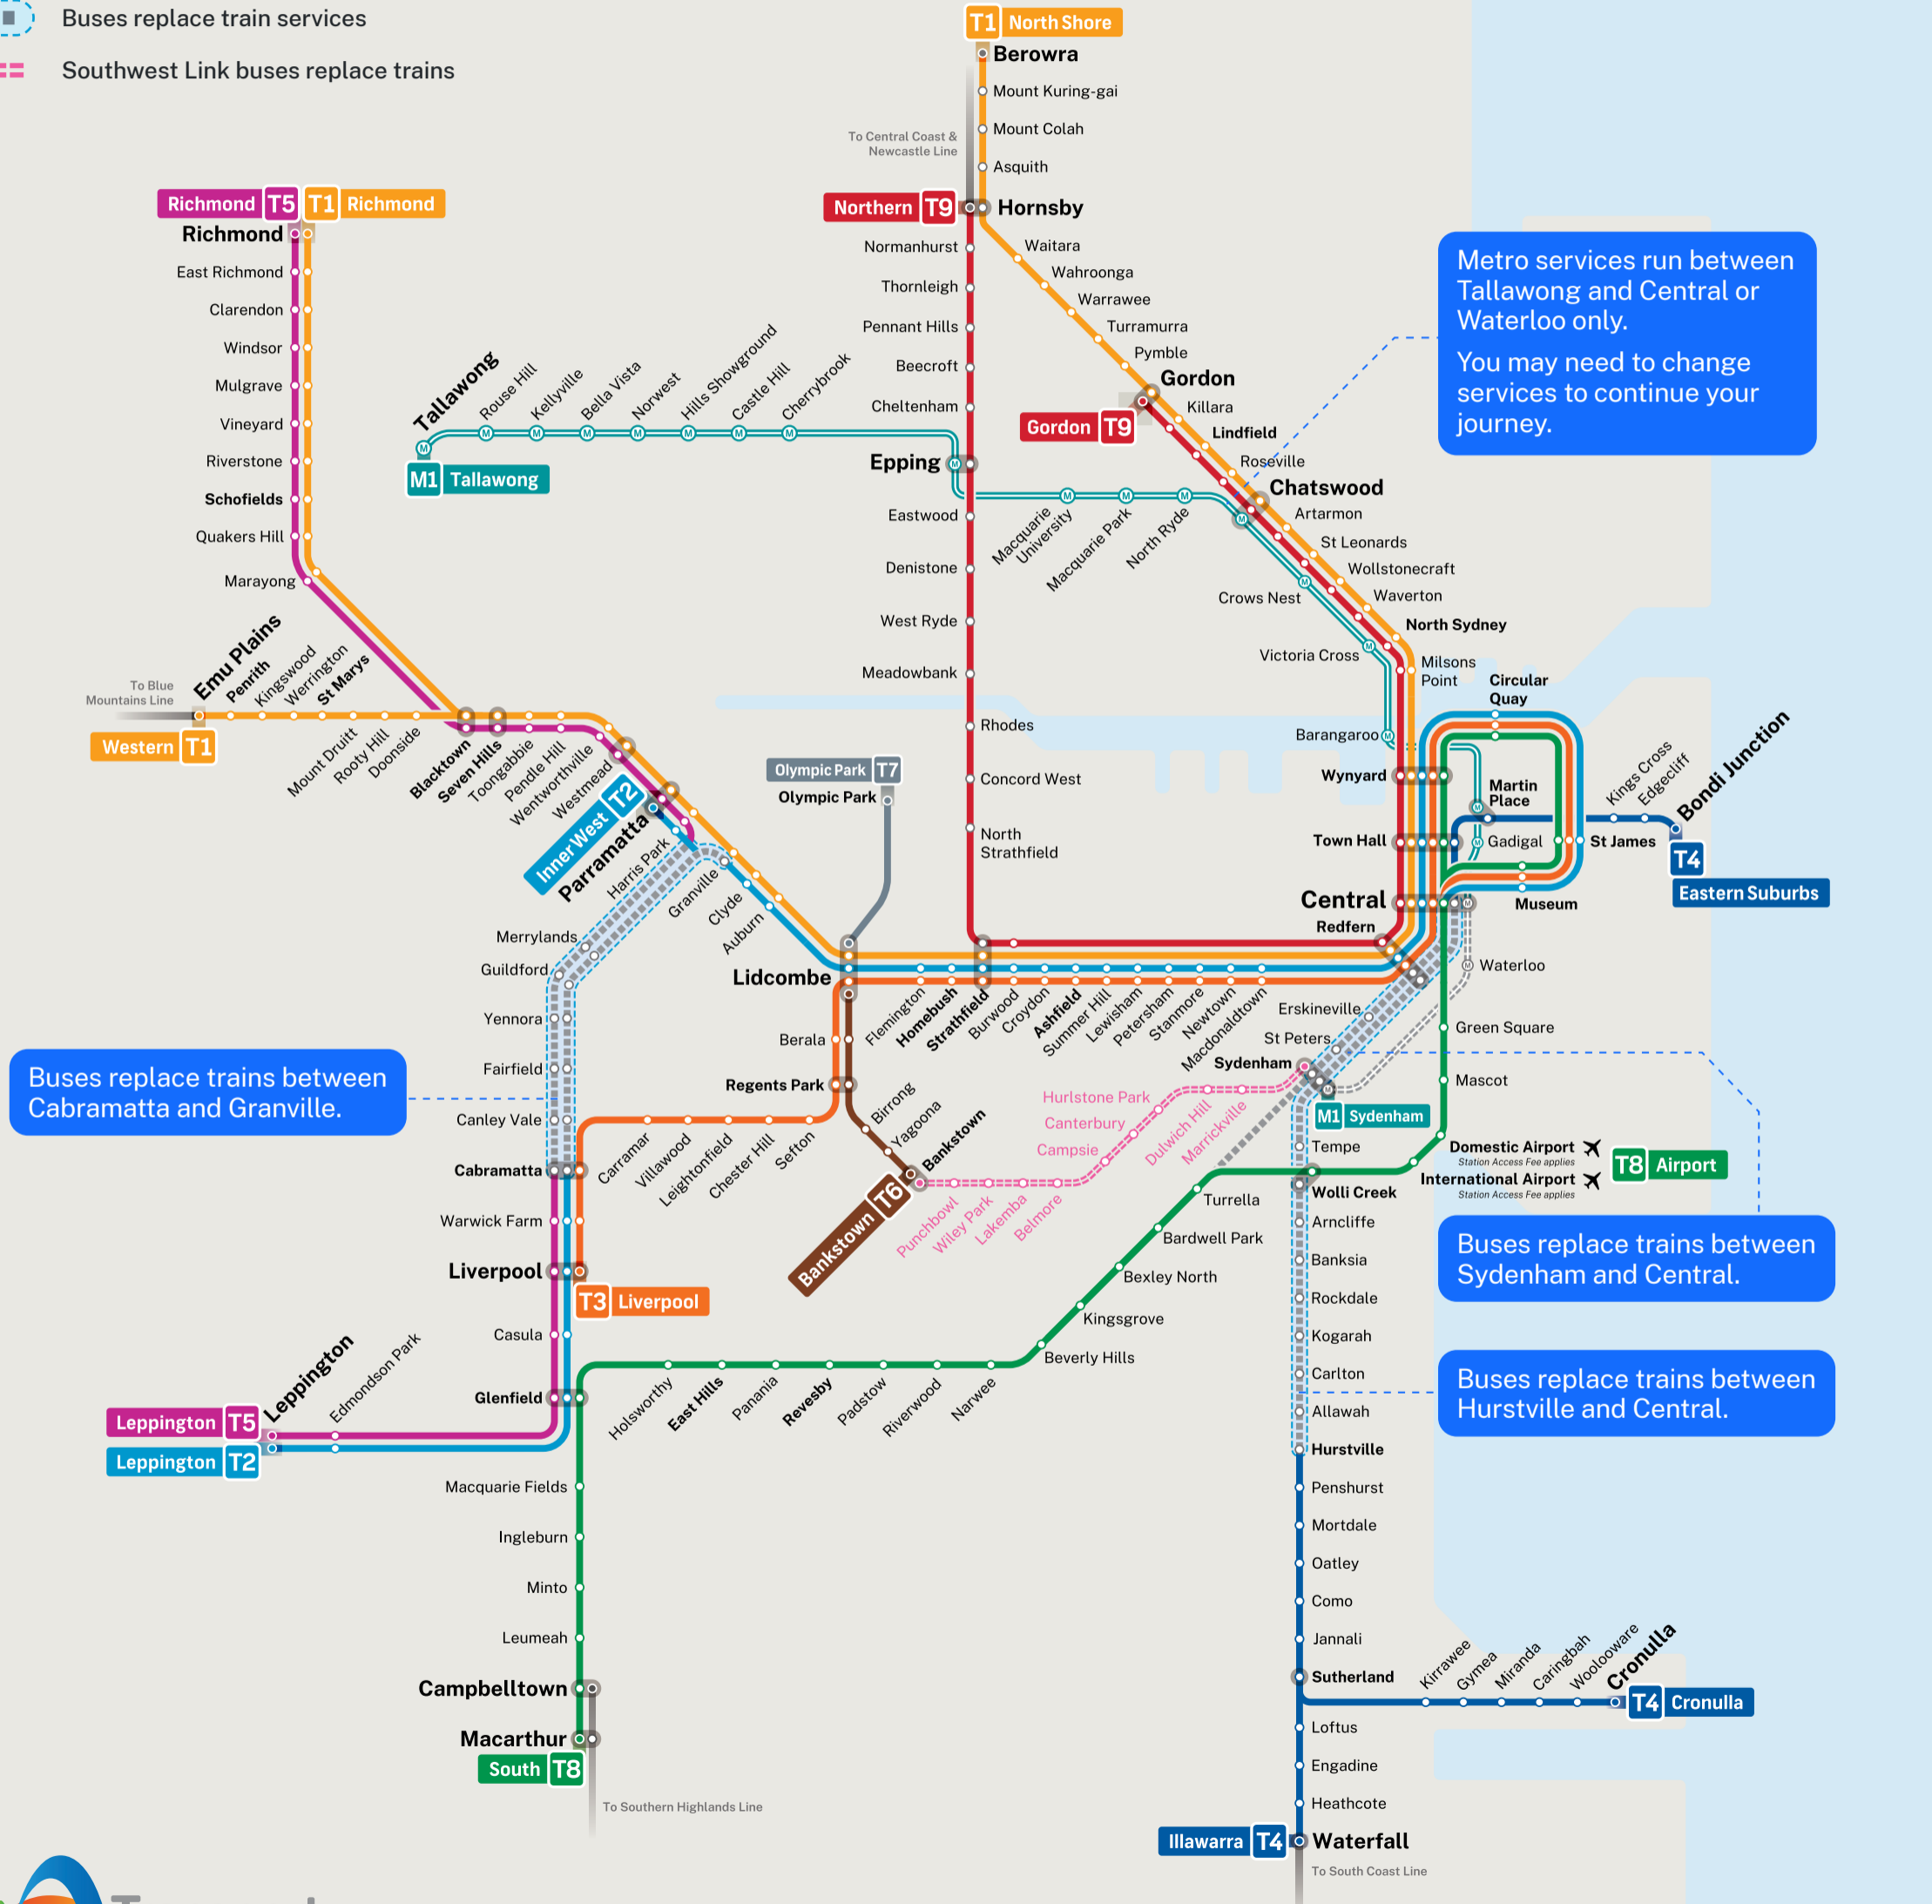

Long weekend trackwork

Saturday 25 – Monday 27 January

Legend

-  Buses replace train services
-  Southwest Link buses replace trains

M1 Metro North West & Bankstown Line

Metro services run between Tallawong and Central or Waterloo only.
You may need to change services to continue your journey.

T2 Leppington & Inner West Line

From Sat 2am to Mon 6am, buses replace trains between Cabramatta and Granville.

T4 Eastern Suburbs & Illawarra Line

Buses replace trains between Hurstville and Central.

T5 Cumberland Line

From Sat 2am to Mon 6am, buses replace trains between Cabramatta and Granville.

T8 Airport & South Line

Buses replace trains between Sydenham and Central.

M1 T1 T2 T4 T5 T6 T8

Train and metro services may run to a changed timetable and stopping pattern.
You may need to change services to continue your journey.