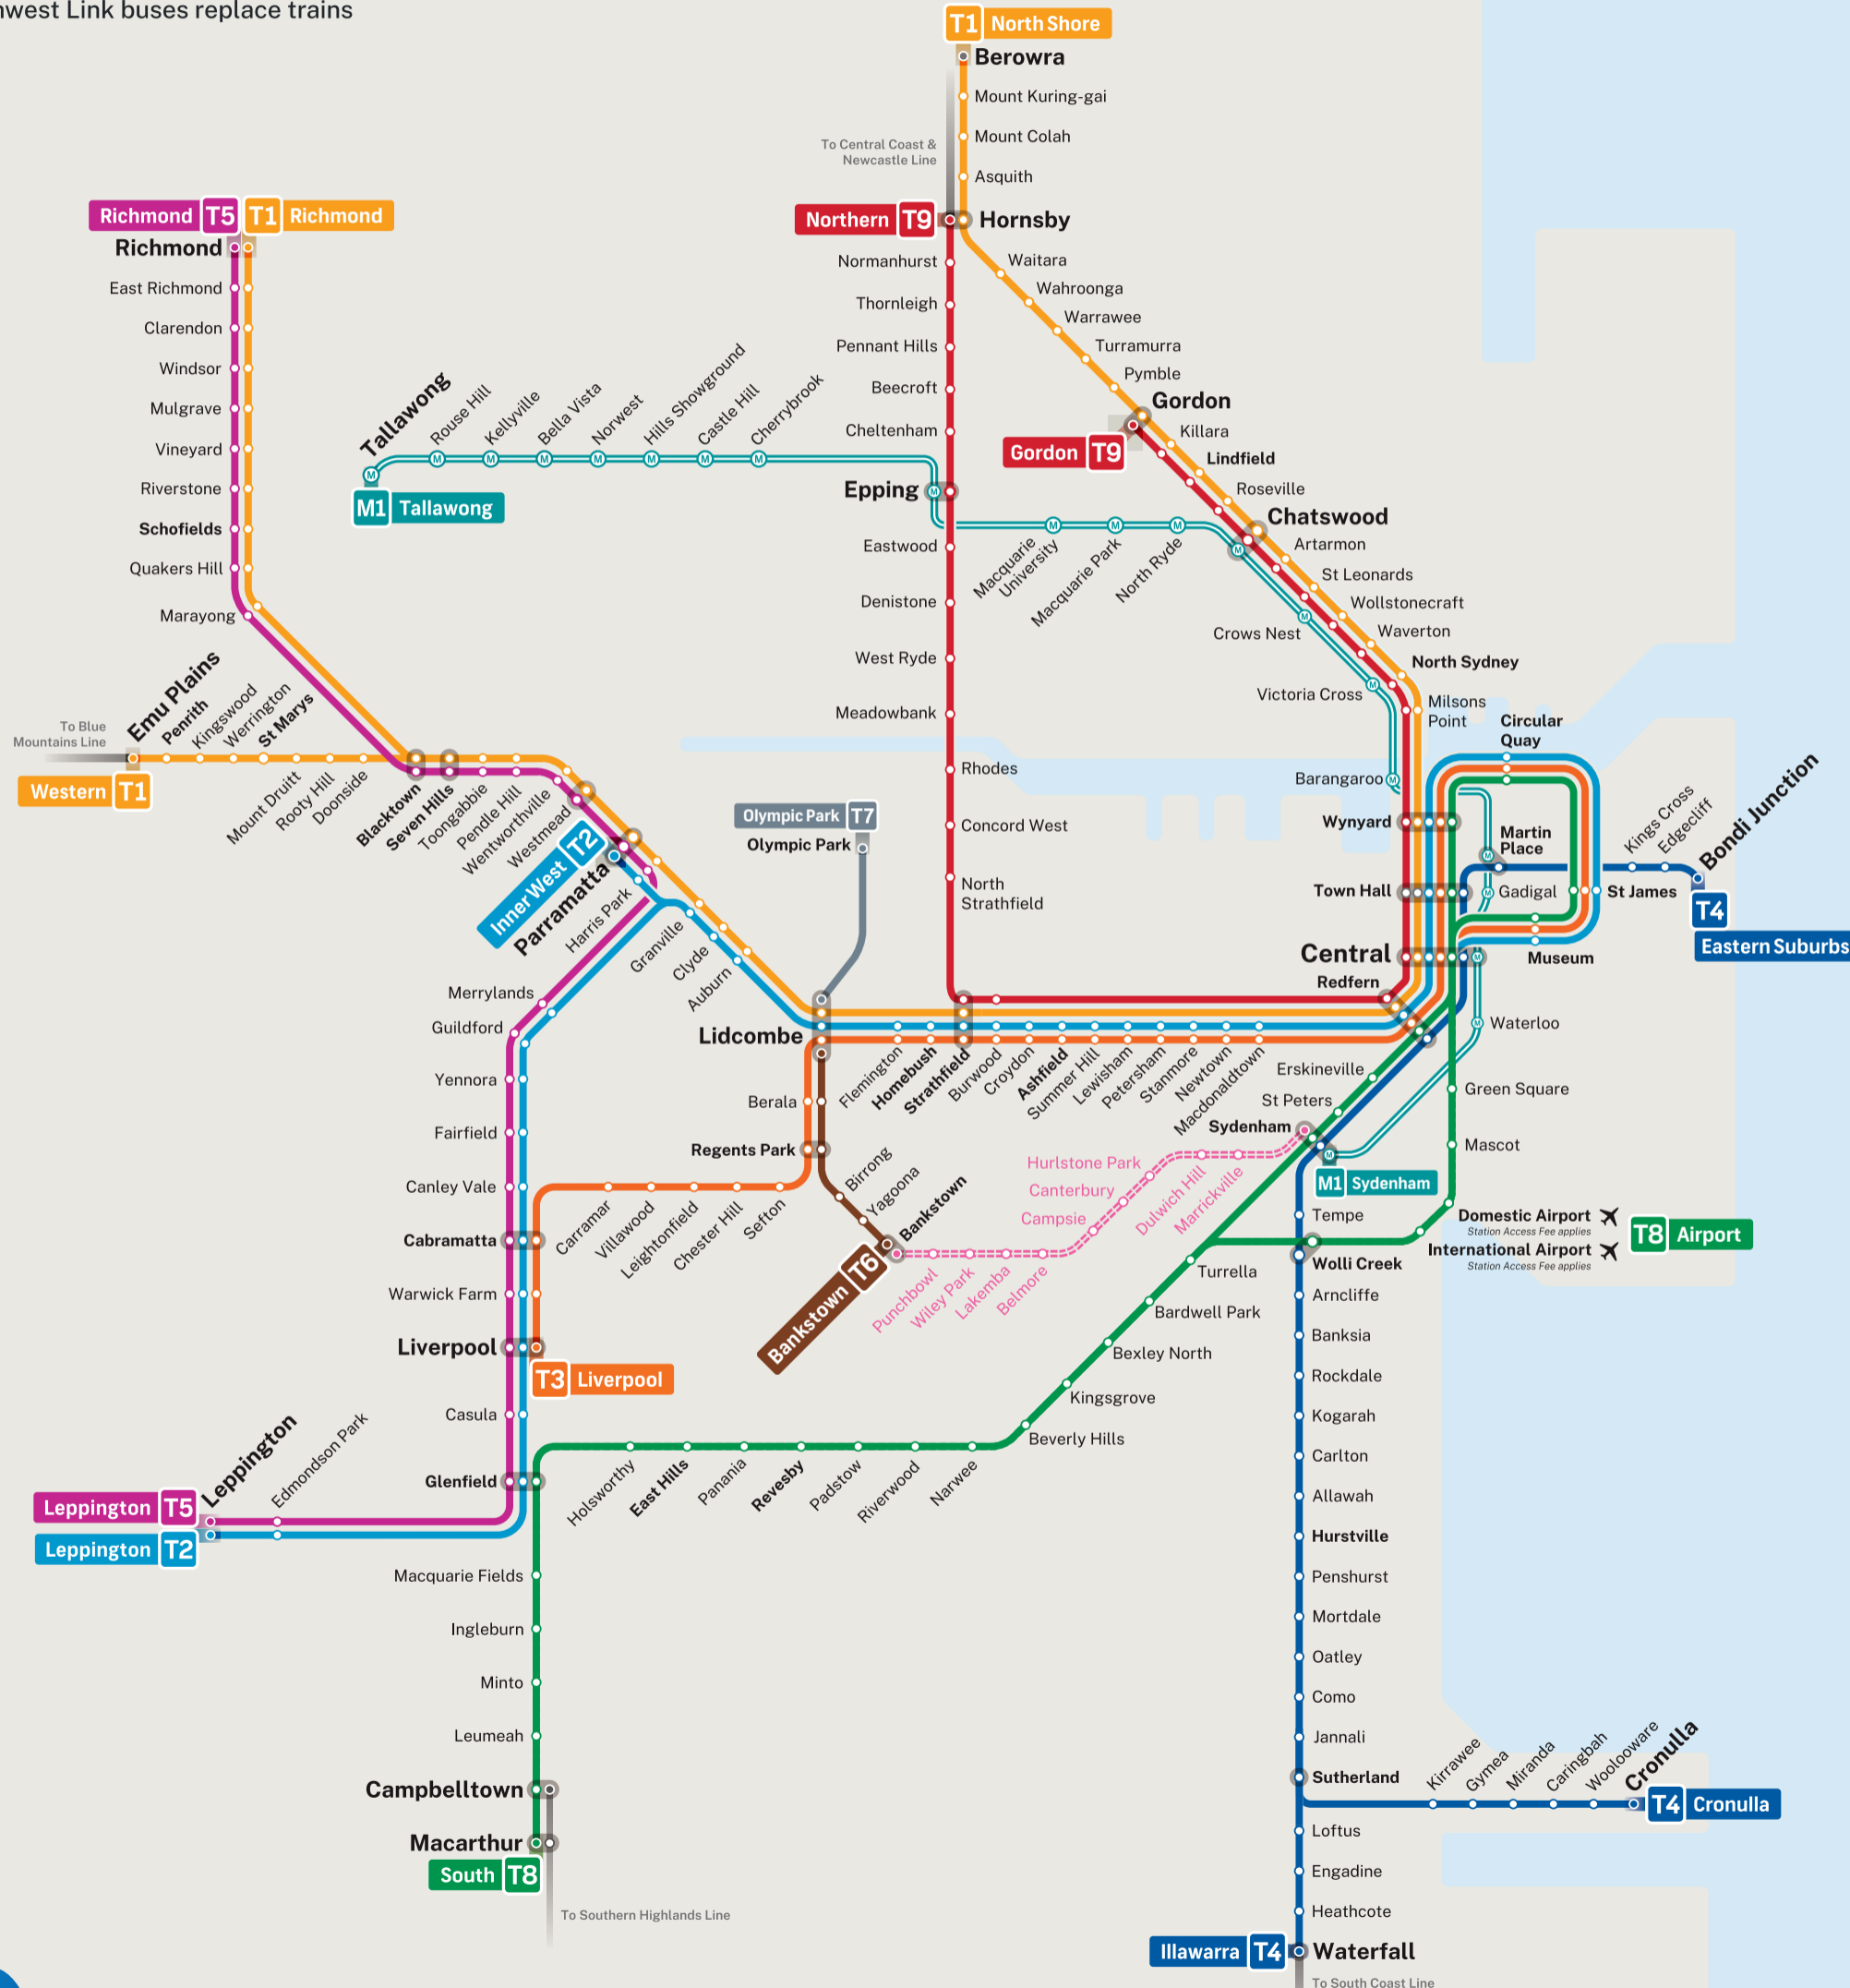

Weekend trackwork

Saturday 16 – Sunday 17 November

Legend

 Southwest Link buses replace trains

M1 Metro North West & Bankstown Line

From Sun 5.15pm, buses replace services between Tallawong and Epping.

Metro services run between Epping and Sydenham.

Blue Mountains Line

Buses replace trains between Lithgow and Mount Victoria.

Daily from 9.40am to 4pm, buses also replace trains between Mount Victoria and Springwood.