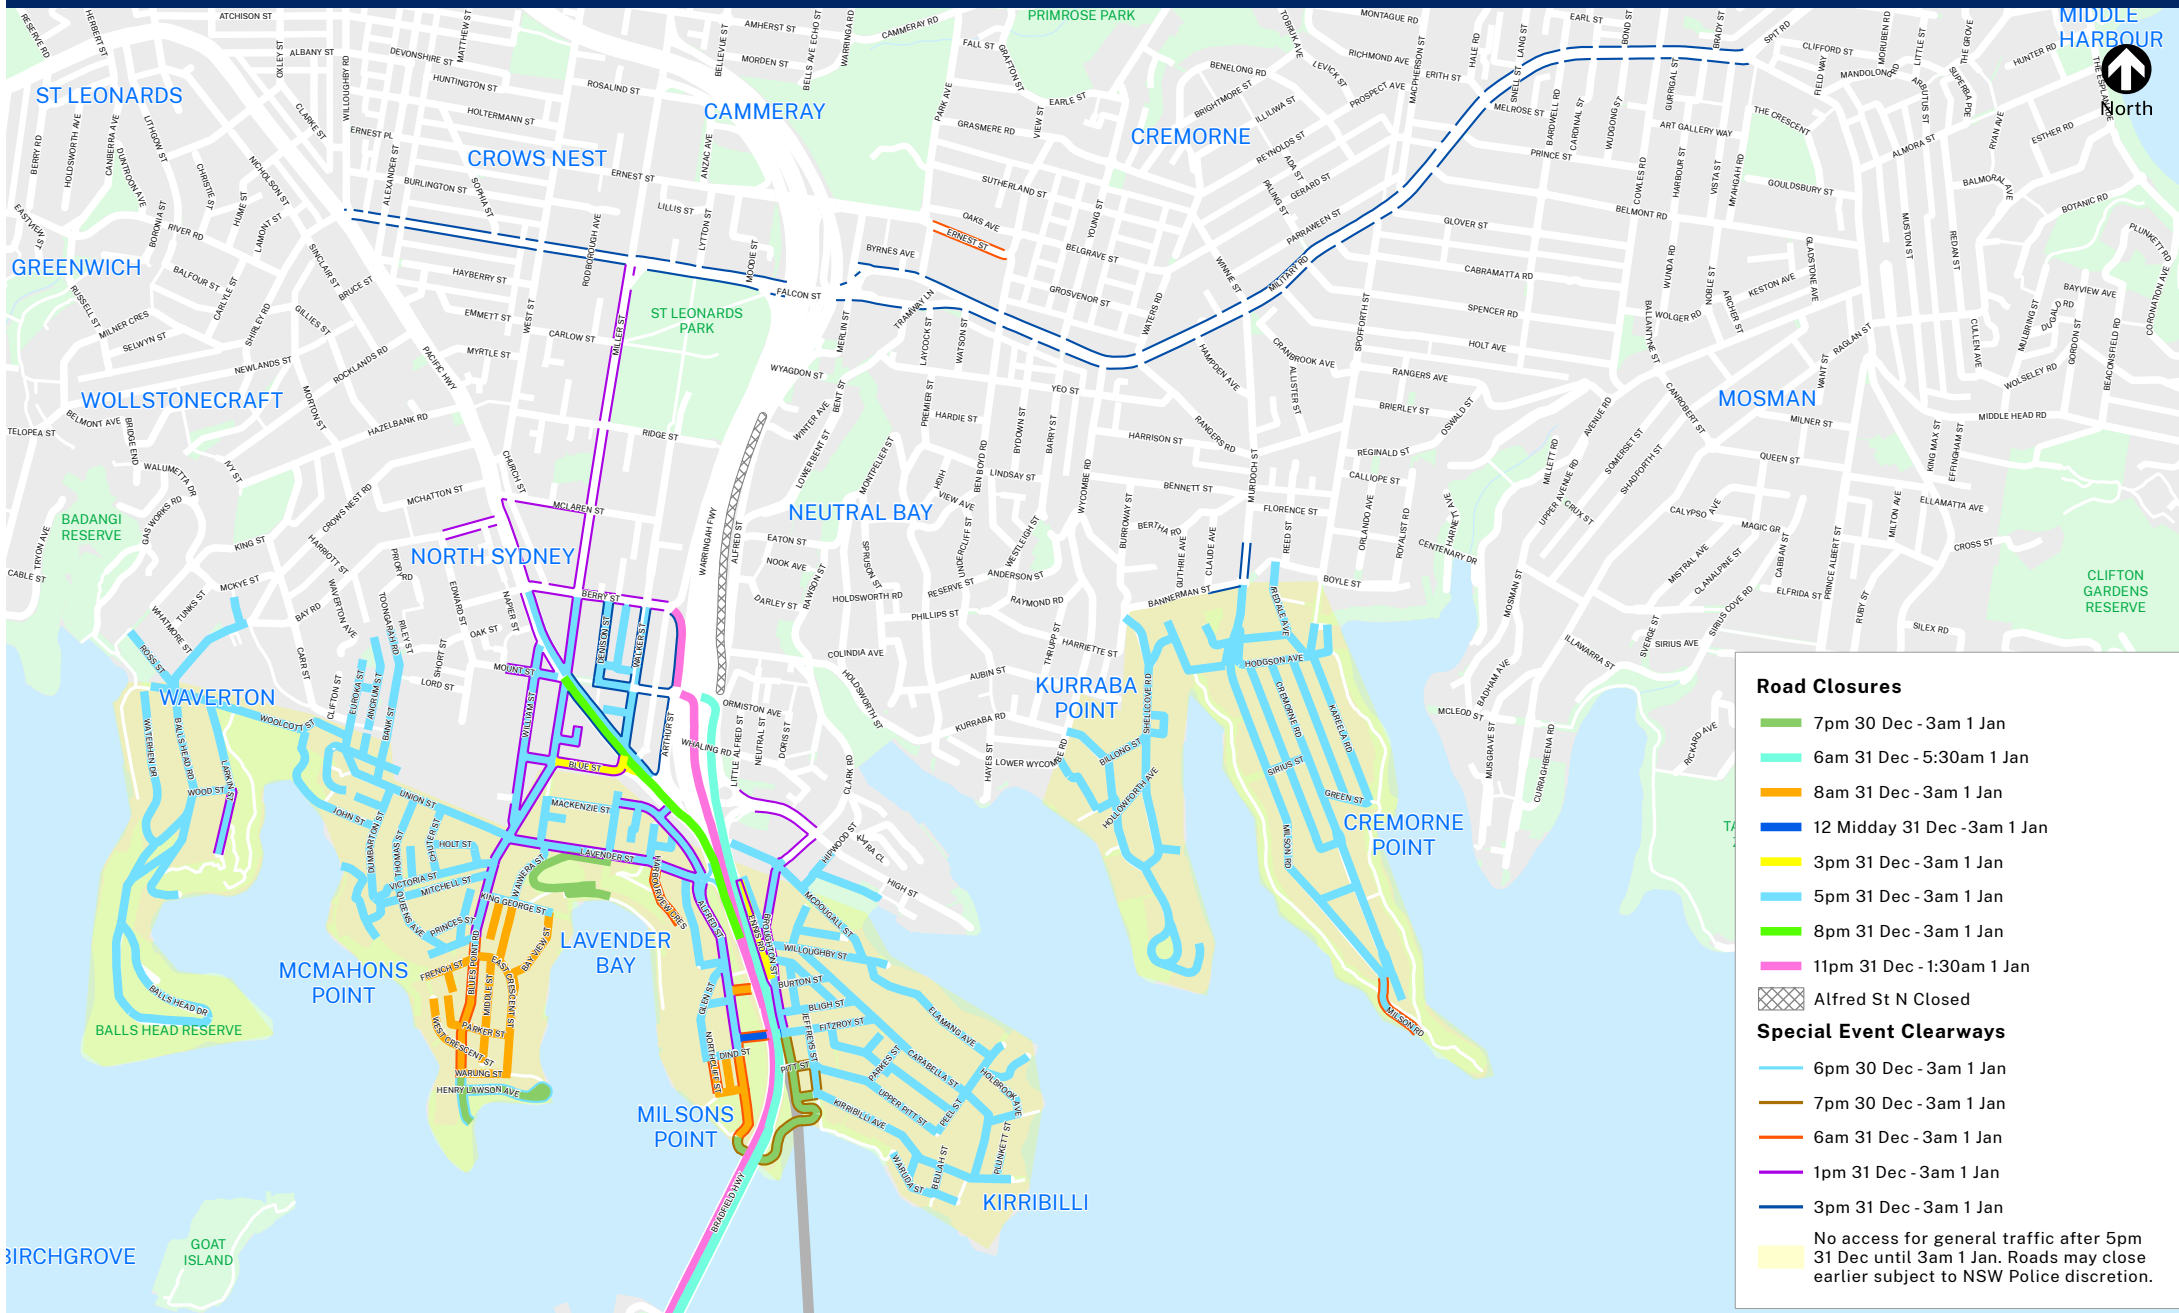

New Year's Eve 2024 - North Sydney Council

Road Closures & Special Event Clearways

Road Closures

- 7pm 30 Dec - 3am 1 Jan
- 6am 31 Dec - 5:30am 1 Jan
- 8am 31 Dec - 3am 1 Jan
- 12 Midday 31 Dec - 3am 1 Jan
- 3pm 31 Dec - 3am 1 Jan
- 5pm 31 Dec - 3am 1 Jan
- 8pm 31 Dec - 3am 1 Jan
- 11pm 31 Dec - 1:30am 1 Jan
- Alfred St N Closed

Special Event Clearways

- 6pm 30 Dec - 3am 1 Jan
- 7pm 30 Dec - 3am 1 Jan
- 6am 31 Dec - 3am 1 Jan
- 1pm 31 Dec - 3am 1 Jan
- 3pm 31 Dec - 3am 1 Jan
- No access for general traffic after 5pm 31 Dec until 3am 1 Jan. Roads may close earlier subject to NSW Police discretion.

There will be lane and on-ramp closures from Thu 26 Dec due to Warringah Freeway Upgrade works. Access to the Cahill Expressway will be affected. Visit livertraffic.com for more details. Visit transportnsw.info to plan your trip.