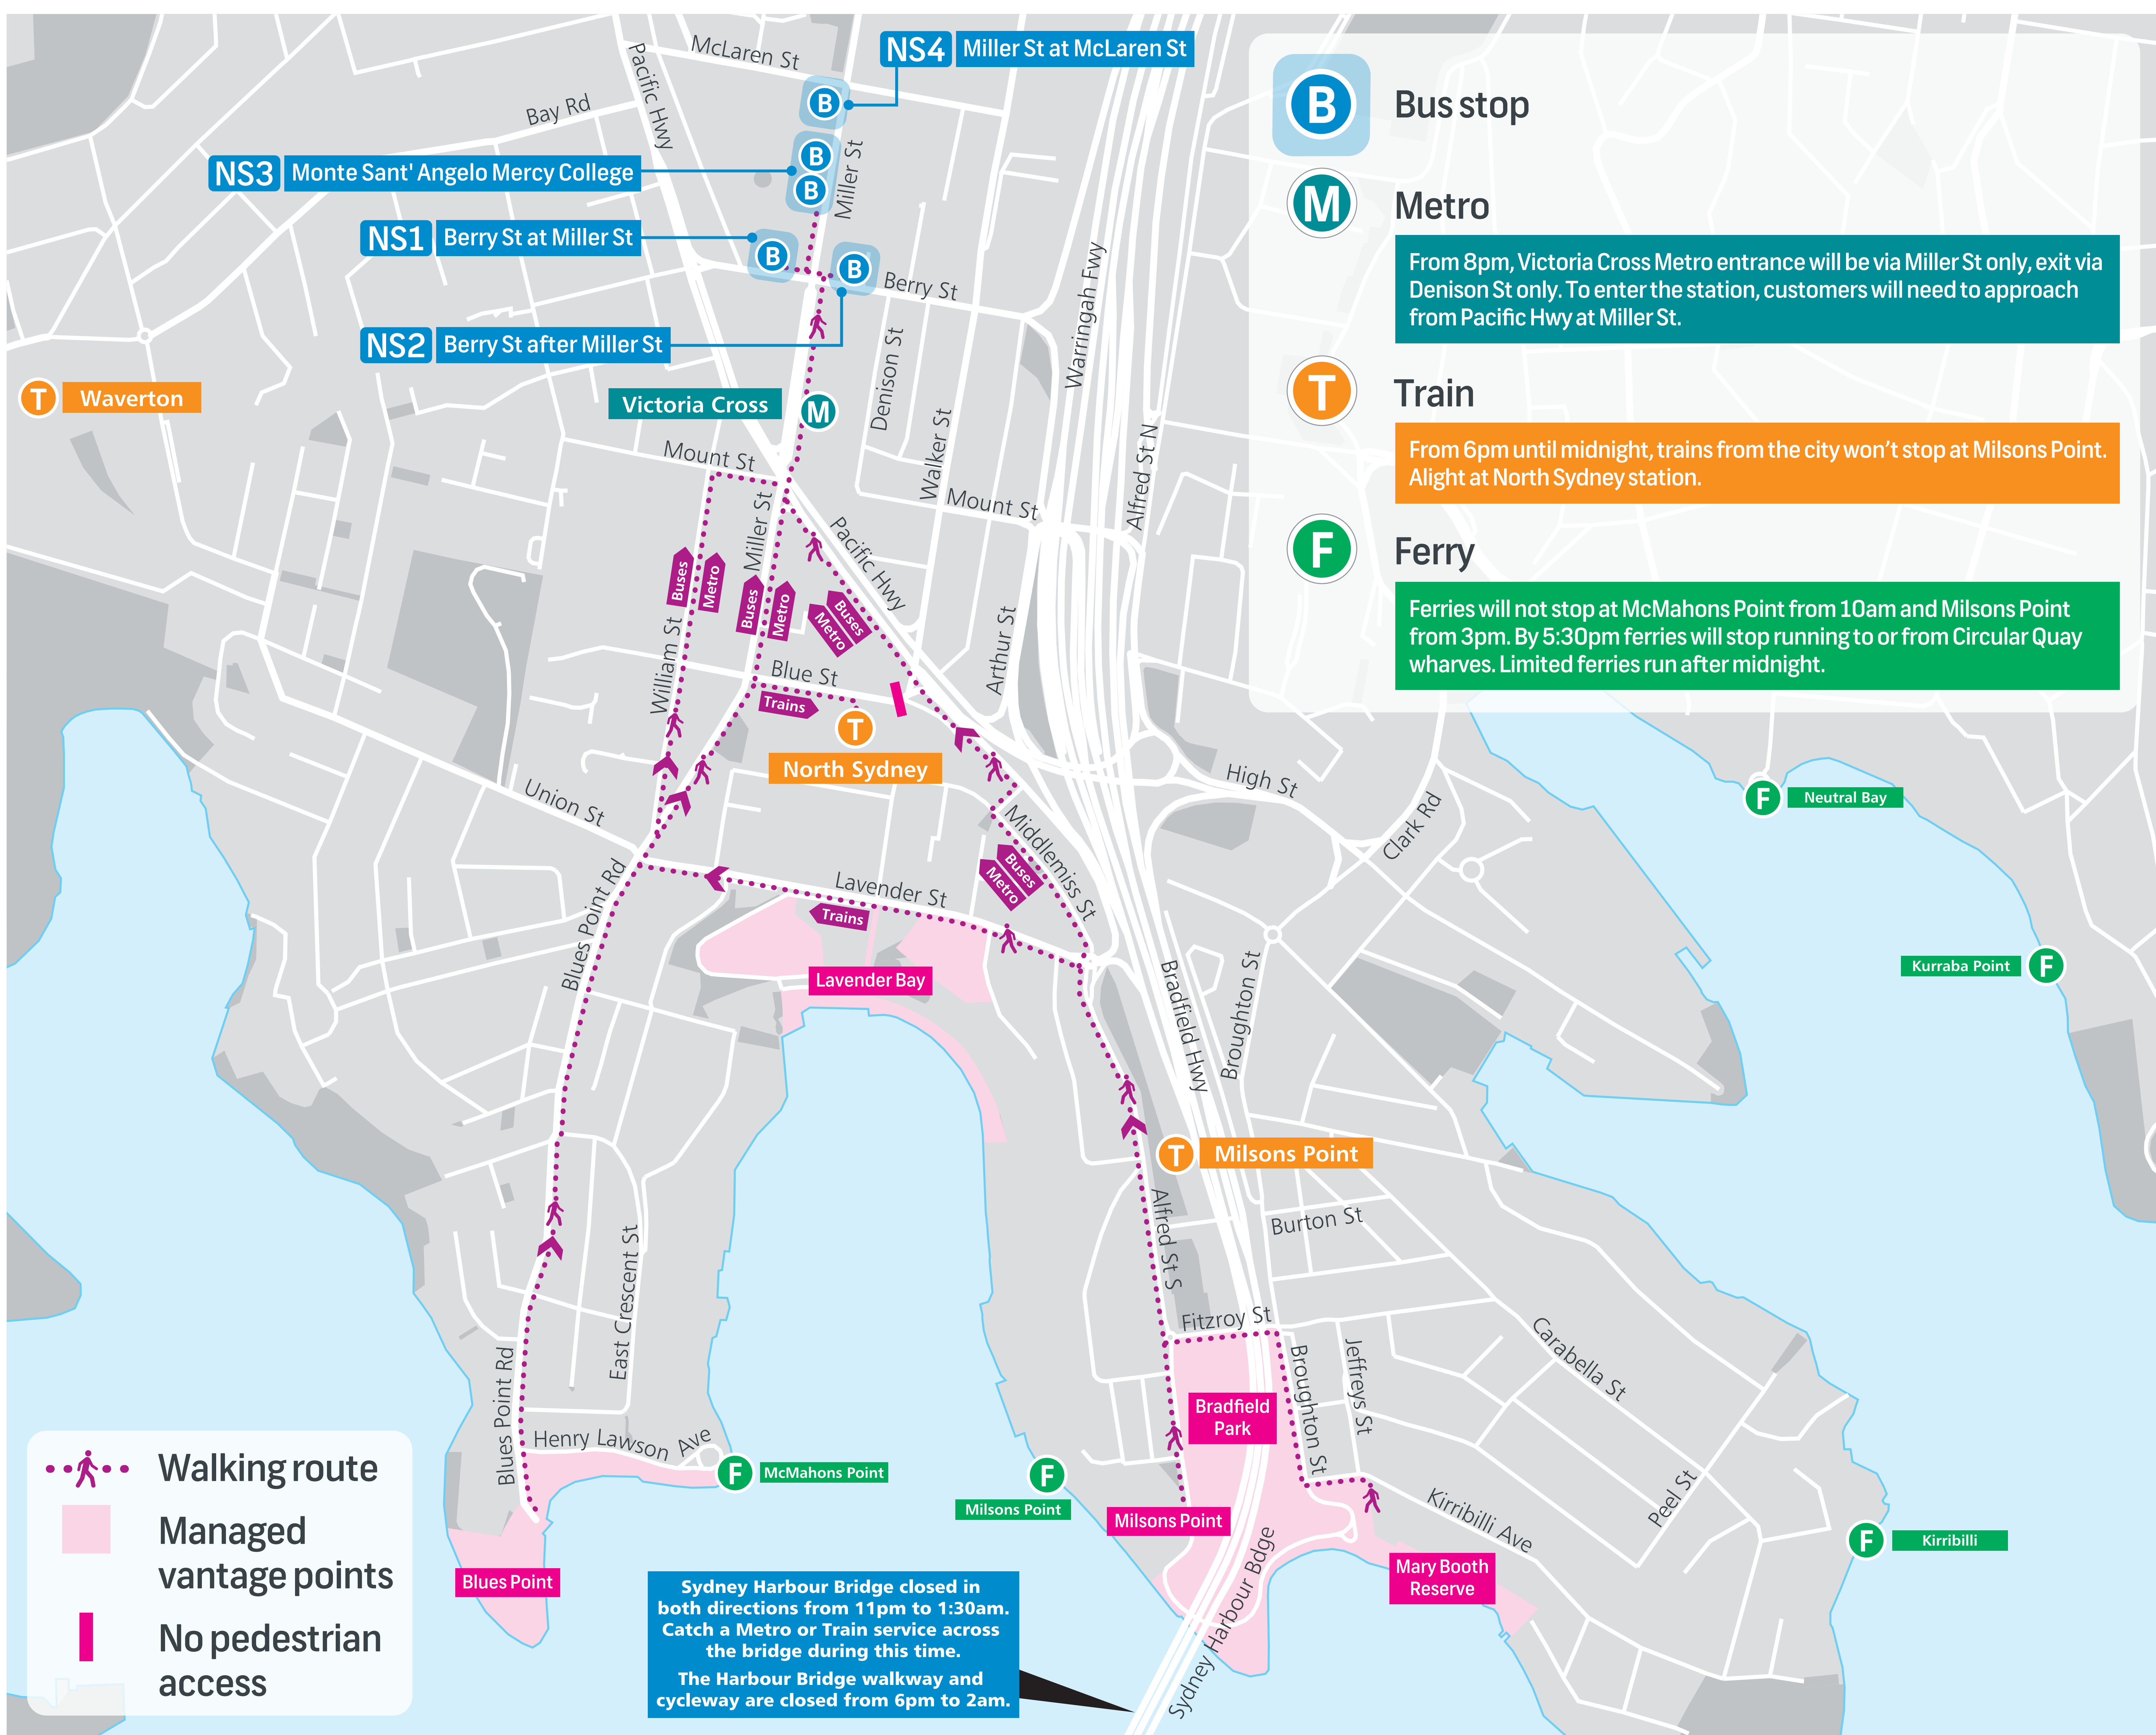

# New Year's Eve

## Getting home - North Sydney

Bus Terminal	Location	Services from 3pm
<b>NS1</b>	Berry St at Miller St	Military Rd, Mosman, Balgowlah, Manly, Brookvale, Dee Why <b>11pm until 1:30am only:</b> Taronga Zoo
<b>NS2</b>	Berry St after Miller St	<b>11pm until 1:30am only:</b> Military Rd, Mosman, Seaforth, Balgowlah, Brookvale, Dee Why, Collaroy, Narrabeen, Mona Vale
<b>NS3</b>	Monte Sant' Angelo Mercy College	Cammeray, Northbridge, St Leonards, Lane Cove, Chatswood, Epping, Castle Hill, Dural <b>11pm until 1:30am only:</b> North Ryde, Macquarie Park, Marsfield
<b>NS4</b>	Miller St at McLaren St	Roseville Chase, Forestville, Frenchs Forest, Belrose, Terrey Hills

For more information visit [transportnsw.info/sydney-nye](https://transportnsw.info/sydney-nye)