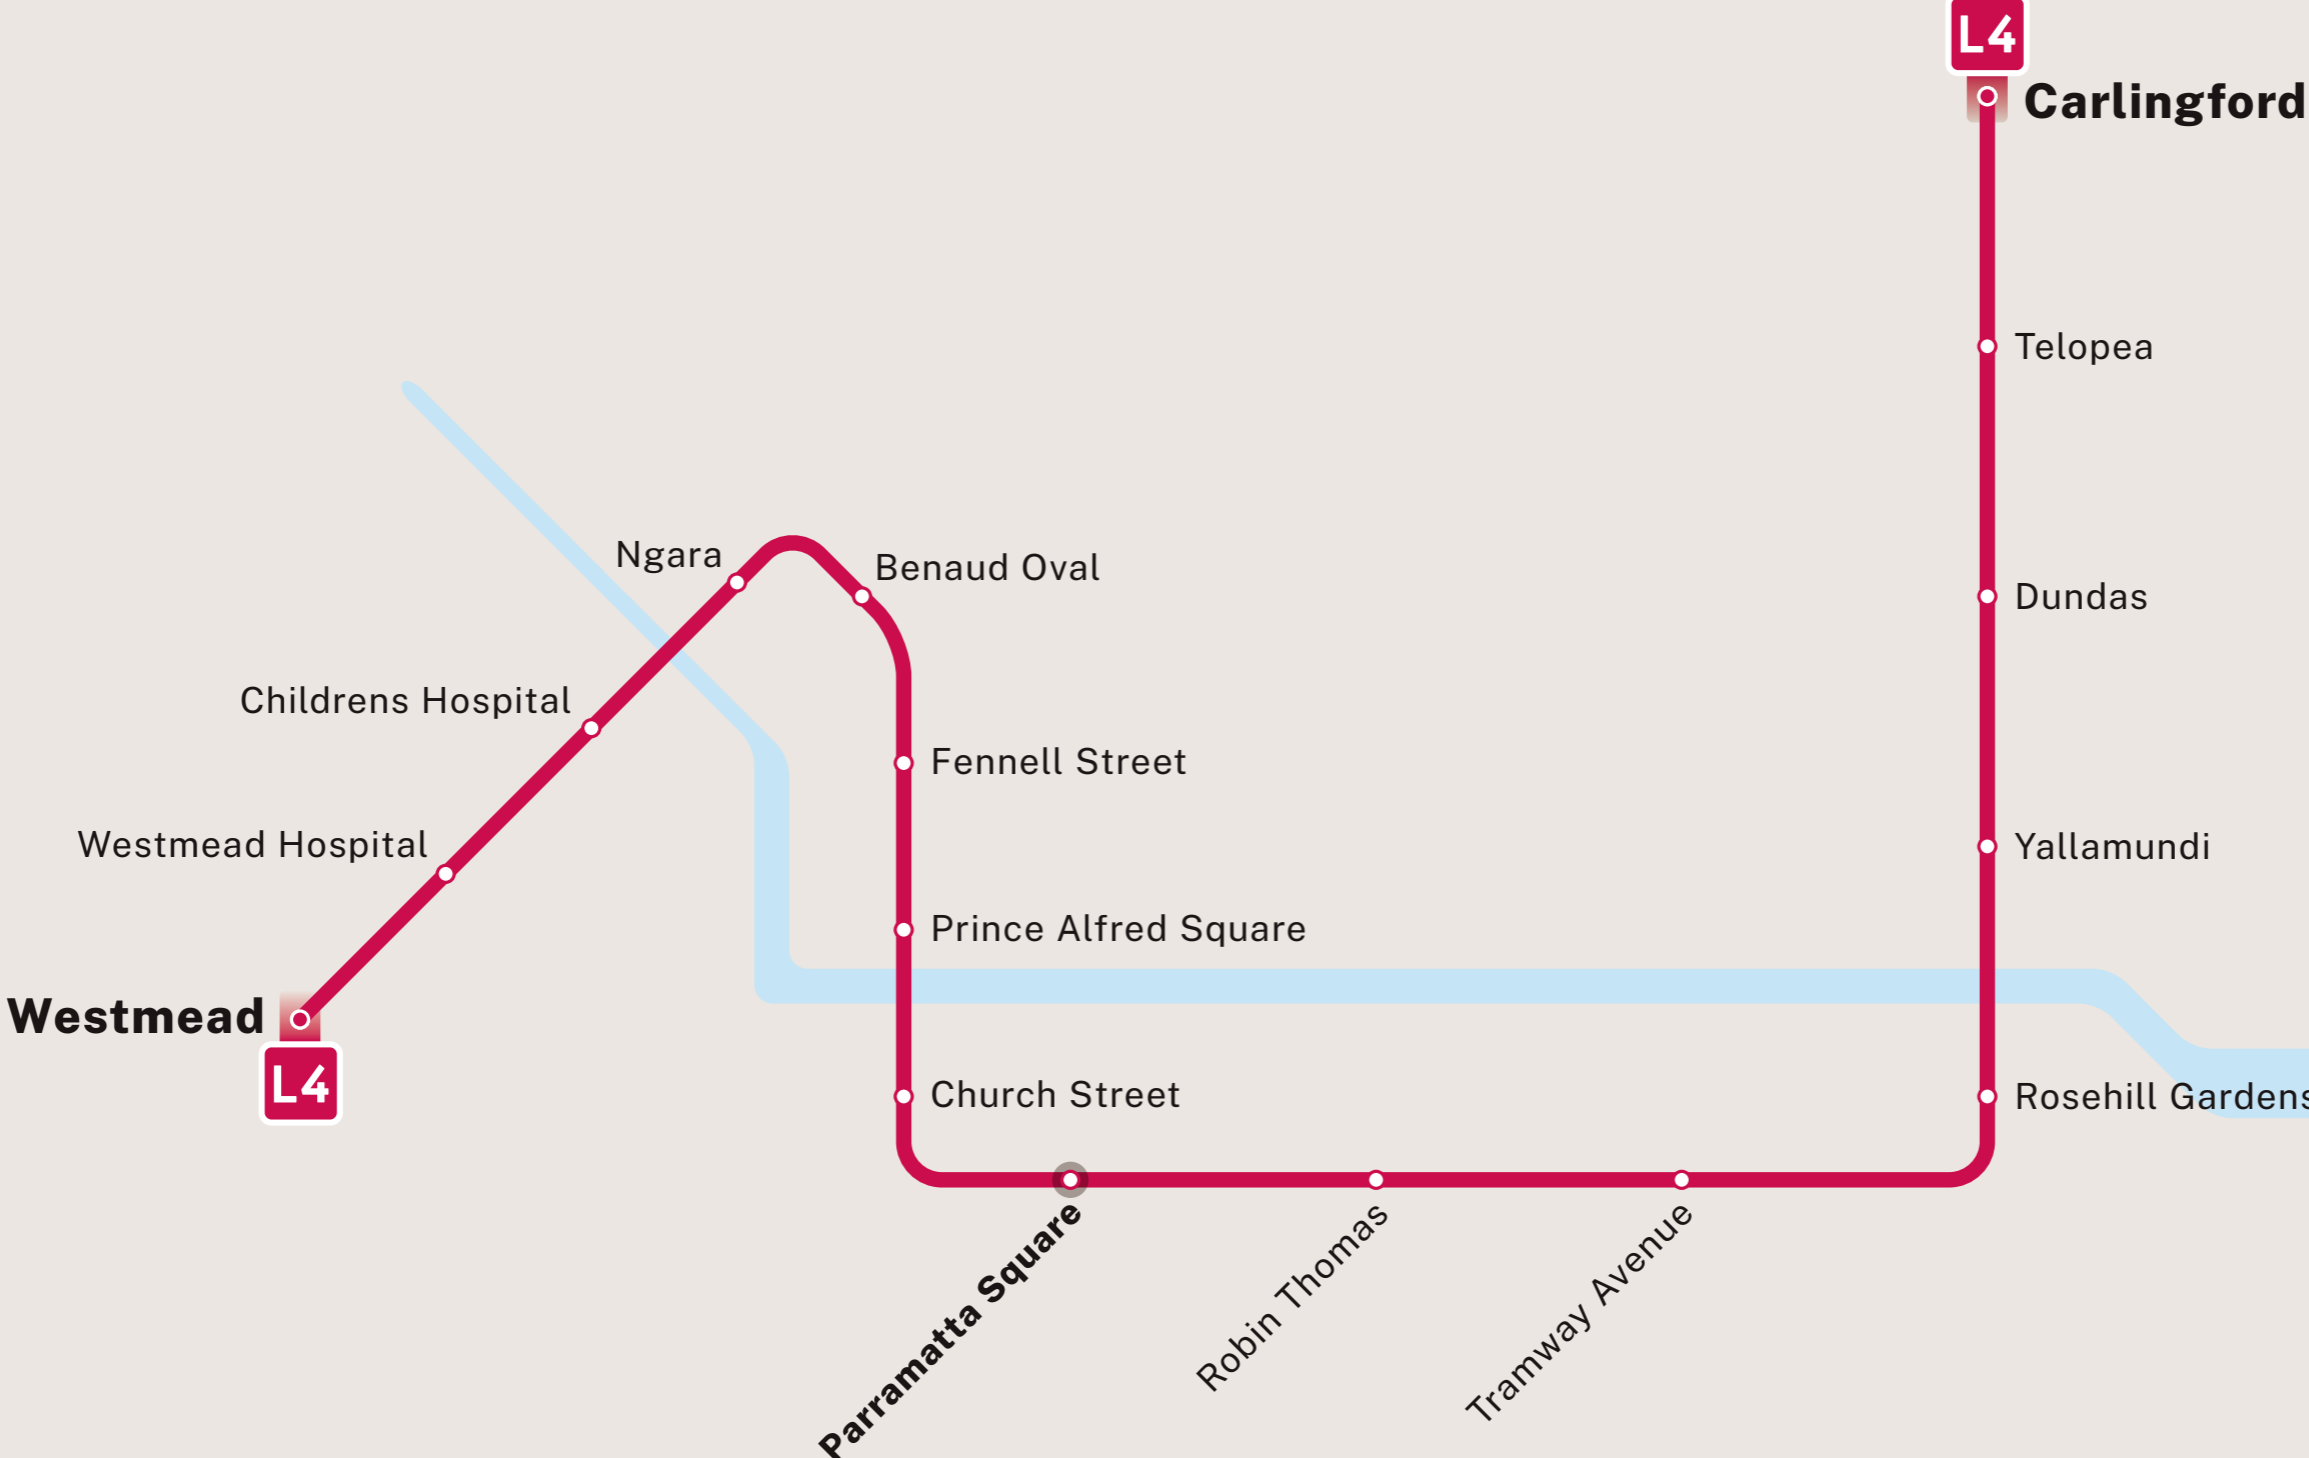

Parramatta light rail network

L Light rail

Parramatta light rail lines

L4 Westmead & Carlingford Line
Westmead
Carlingford

All light rail stops are accessible

Check trip planners for light rail services and connections